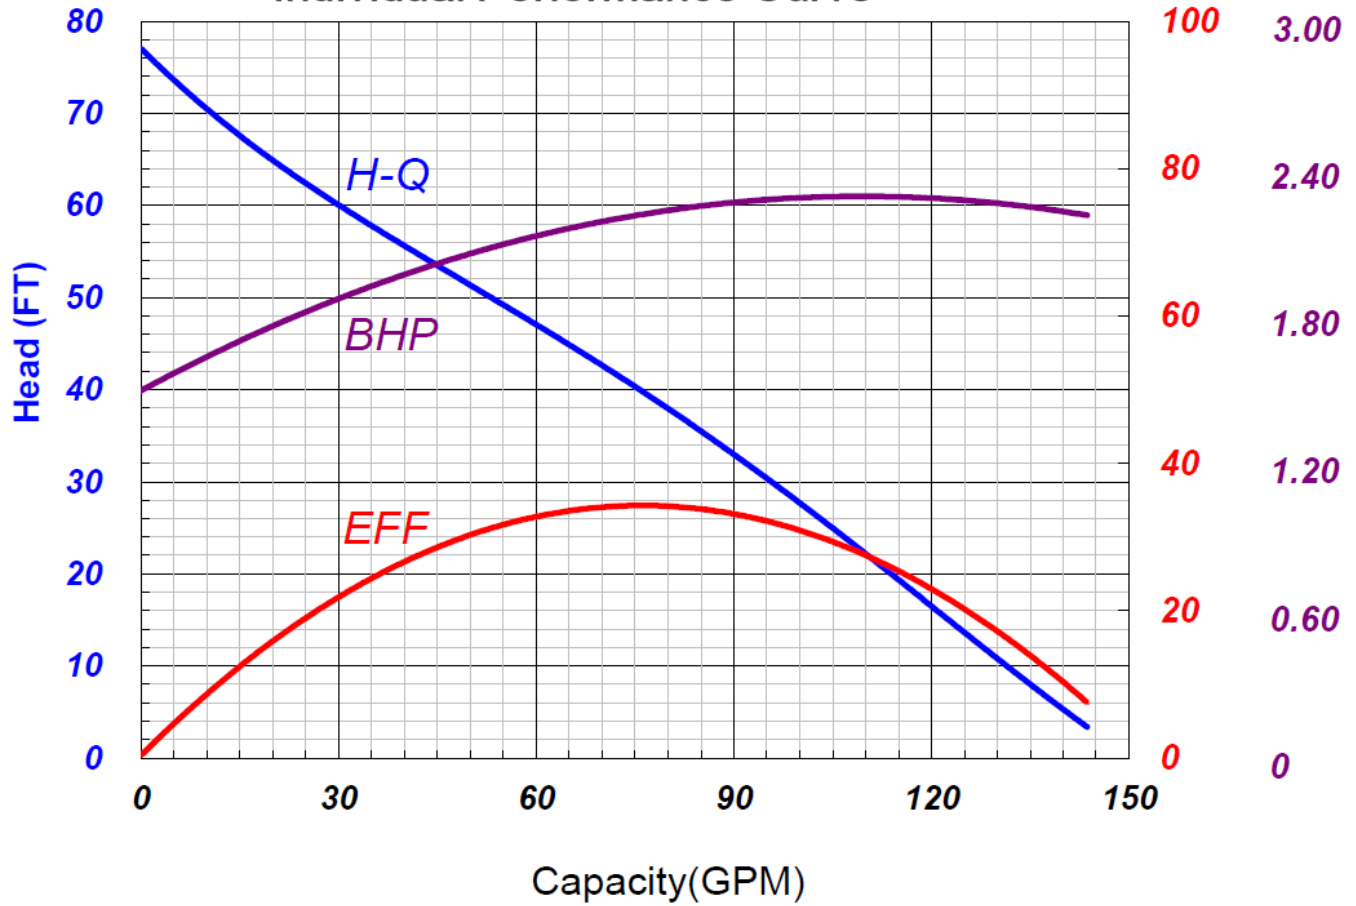

AHS-25HH

Stancor Model AHS-25HH Individual Performance Curve

Horsepower: 2 HP
Hertz: 60Hz

EFF (%)	BHP
100	3.00

Specifications subject to change without notice