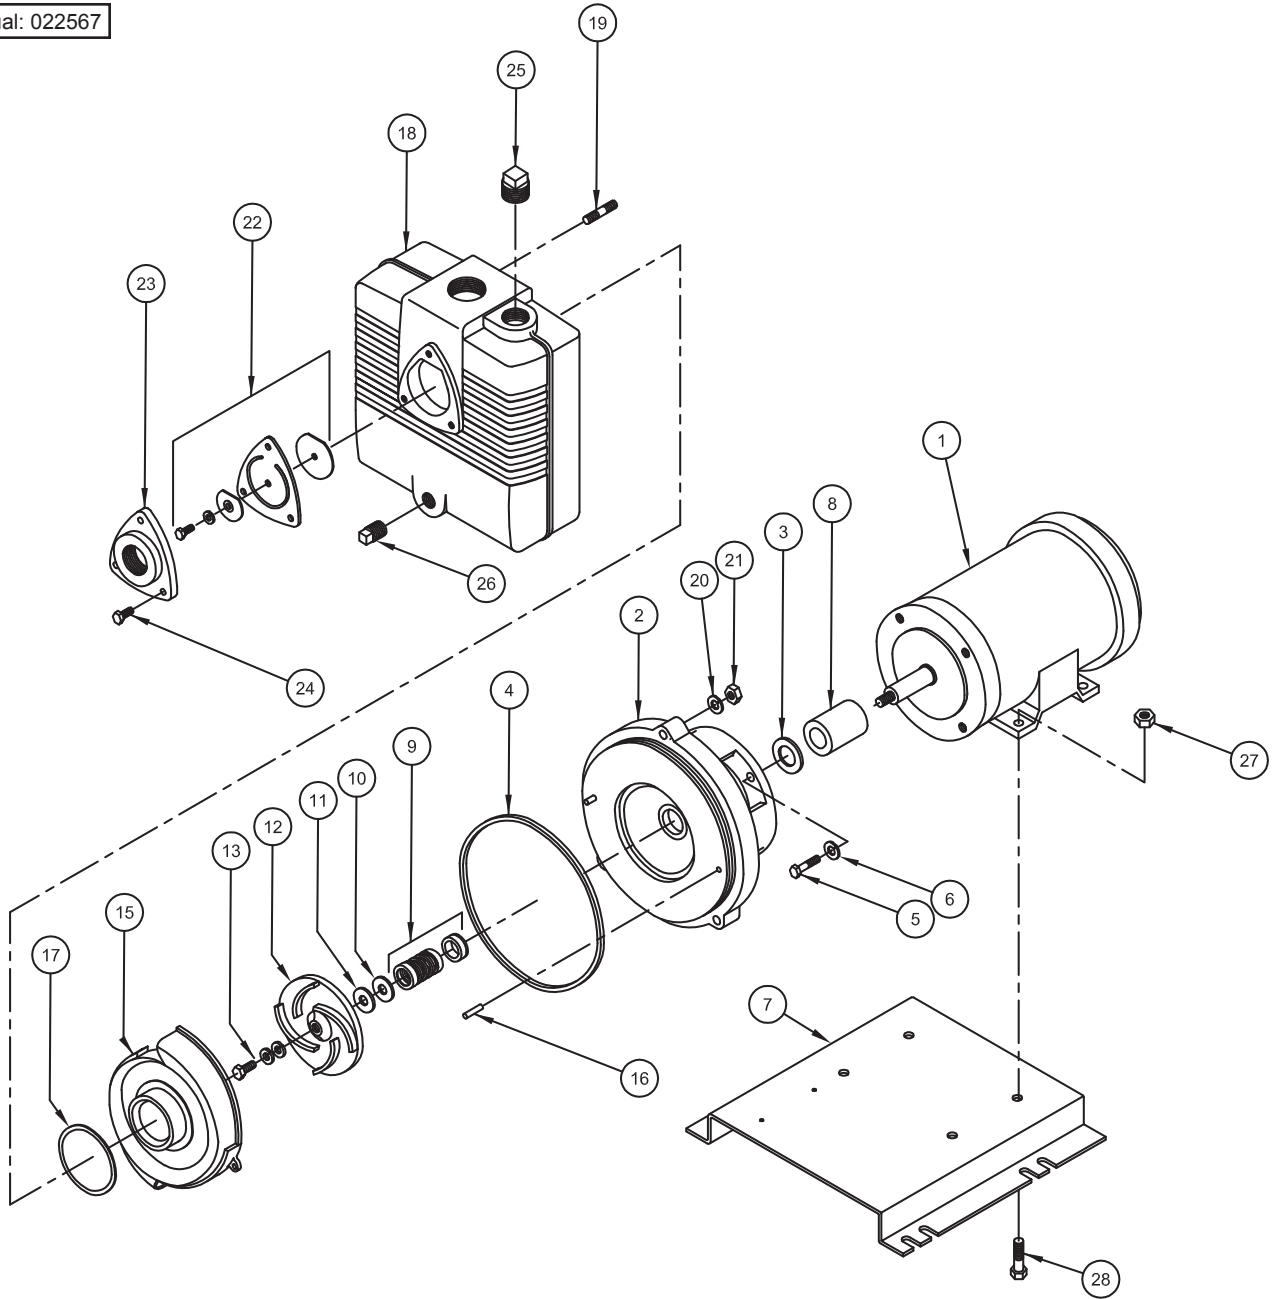

BARNES • PROSSER • CROWN SERVICE PARTS

<p>MODEL 10CCE 10CCE-1</p> <p>PART NO. 028506 028504</p> <p></p>	<p>Questions? Call 1-800-810-1053</p>
---	--

Manual: 022567

Continued →

BARNES • PROSSER • CROWN SERVICE PARTS

PARTS KIT

Seal KitP/N: 072920 (‡) 3,4,8,9,10,11,16,17,22C

PARTS LIST

ITEM	QTY.	PART No.	DESCRIPTION
1	1	028495	Motor - 10CCE 200-230/460, ODP
	1	028494	Motor - 10CCE-1 230, ODP
	1	036770	Motor - 10CCE 200-230/460, TEFC
	1	028494F	Motor - 10CCE-1 230, TEFC
2	1	019537	Intermediate Coupling
3	1	005163 ‡	Slinger
4	1	017713 ‡	O-Ring
5	4	002266	Cap Screw 1/2-13 x 1.50" Lg, Steel
6	4	002608	Lock Washer 1/2" Steel
7	1	137242	Base, 10CCE
		137242	Base, 10CCE-1
8	1	018071 ‡	Shaft Sleeve
9	1	019146 ‡	Shaft Seal C/NR/B
10	A/R	001349 ‡	Shim, .010
11	A/R	001348 ‡	Shim, .031
12	1	019775	Impeller
13	1	019802	Hex Hd Screw 1/2-20 x 1.00" Lg, Stainless
14	2	019803	Washer, Shakeproof 1/2, Stainless
15	1	019069	Volute
16	2	017715 ‡	Pin, Volute
17	1	019245 ‡	Gasket, Volute
18	1	019135	Body
19	3	016569	Stud 3/8-16 x 1.75" Lg, Steel
20	7	028408	Lock Washer 3/8", Steel
21	3	15-23-6	Hex Nut 3/8-16, Zp
22	1	017718	Check Valve Assy.
22a	1	001338	Weight 2.25" O.D., CI
22b	1	001339	Weight 1.56" O.D., CI
22c	1	017712 ‡	Gasket Neoprene
22d	1	20-13-1	Lock Washer 1/4", Stainless
22e	1	023469	Round Hd Screw 1/4-20 x 625" Lg, Stainless
23	1	018100	Suction Flange
24	3	002222	Cap Screw 5/16-18 x 1.75" Lg, Steel
25	1	003206	Pipe Plug 1.25 NPT
26	1	003204	Pipe Plug .75 NPT
27	4	15-23-6	Hex Nut 3/8-16 Zp
28	4	002234	Hex Hd Screw 3/8-16 x 1.00"Lg, Stainless