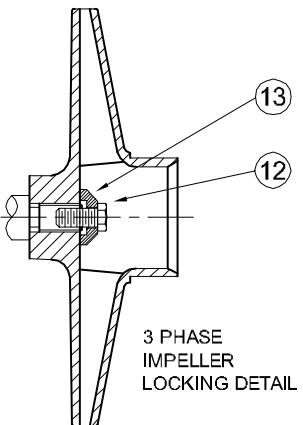

Centrifugals - Close Coupled

1 - MOTORS (All 56J Frame)			
RPM & PHASE	PART NUMBER	HP	
OPEN DRIP PROOF			
3500 RPM Single Phase (ODP)	09581	1/3	
	09582	1/2	
	09625	3/4	
	09650	1	
	09675	1½	
	09677	2	
3500 RPM Three Phase (ODP)	09737	3	
	09661	1/3	
	09662	1/2	
	09652	3/4	
	09653	1	
	09676	1½	
3500 RPM Three Phase (ODP)	09678	2	
	09738	3	
	TOTALLY ENCLOSED		
	3500 RPM Single Phase (TENV / TEFC)	09688	1/2
		09690	3/4
		09692	1
09774		1½	
3500 RPM Three Phase (TENV / TEFC)	09827	2	
	09689	1/2	
	09691	3/4	
	09693	1	
	09758	1½	
3500 RPM Three Phase (TENV / TEFC)	09829	2	
	21697	3	
	EXPLOSION PROOF		
	3500 RPM Single Phase (XP)	20655	1/2
20513		3/4	
20515		1	
20517		1½	
20519		2	
3500 RPM Three Phase (XP)	20656	1/2	
	20514	3/4	
	20516	1	
	20518	1½	
	20520	2	
9909	3		

SECTION
PAGE 6
DATE 2/05

A Crane Co. Company

PUMPS & SYSTEMS

USA: (937) 778-8947 • Canada: (905) 457-6223 • International: (937) 615-3598