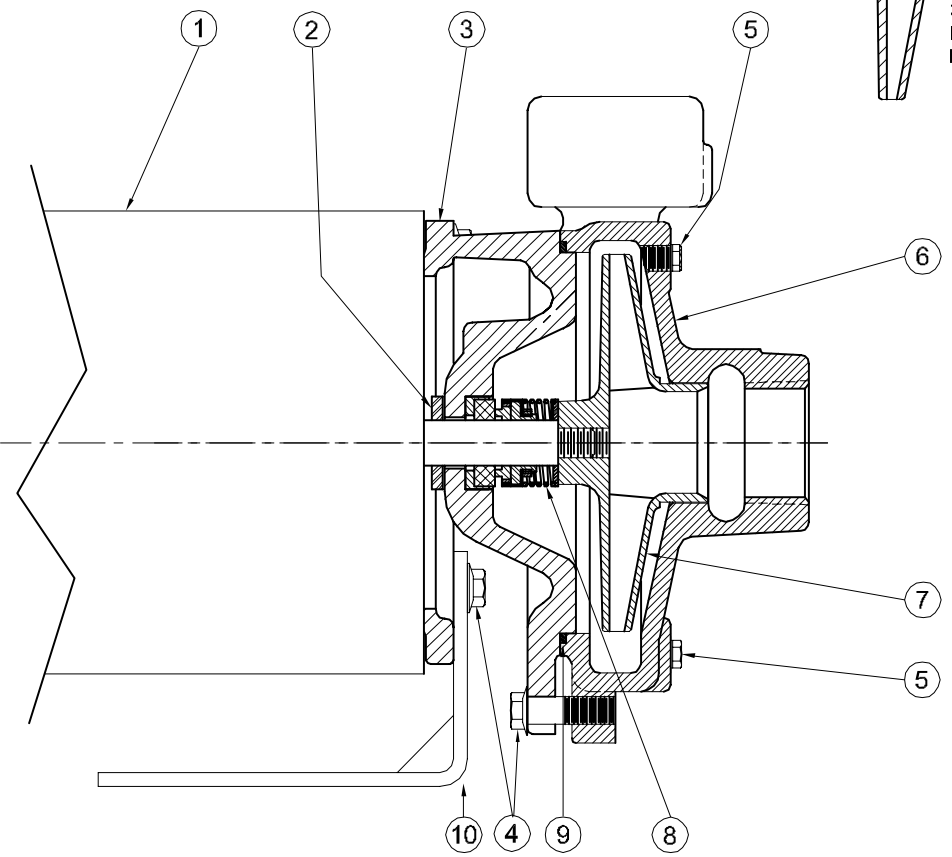

Centrifugals - Close Coupled

1 - MOTORS (All 56J Frame)			
RPM & PHASE	PART NUMBER	HP	
OPEN DRIP PROOF			
3500 RPM Single Phase (ODP)	09581	1/3	
	09582	1/2	
	09625	3/4	
	09650	1	
	09675	1½	
	09677	2	
3500 RPM Three Phase (ODP)	09737	3	
	09661	1/3	
	09662	1/2	
	09652	3/4	
	09653	1	
	09676	1½	
3500 RPM Three Phase (ODP)	09678	2	
	09738	3	
	TOTALLY ENCLOSED		
	3500 RPM Single Phase (TENV / TEFC)	09688	1/2
		09690	3/4
		09692	1
09774		1½	
3500 RPM Three Phase (TENV / TEFC)	09827	2	
	09689	1/2	
	09691	3/4	
	09693	1	
	09758	1½	
3500 RPM Three Phase (TENV / TEFC)	09829	2	
	21697	3	
	EXPLOSION PROOF		
	3500 RPM Single Phase (XP)	20655	1/2
20513		3/4	
20515		1	
20517		1½	
20519		2	
3500 RPM Three Phase (XP)	20656	1/2	
	20514	3/4	
	20516	1	
	20518	1½	
	20520	2	
9909	3		

SECTION
PAGE 6
DATE 2/05

A Crane Co. Company

PUMPS & SYSTEMS

USA: (937) 778-8947 • Canada: (905) 457-6223 • International: (937) 615-3598

SYMBOL NUMBER	PART NUMBER	QTY	DESCRIPTION
8	08514 09762 20764-C	1 1 1	Mechanical Seal - Buna-N Mechanical Seal - Viton Mechanical Seal - EPT**
9	GA5-1-1/4 SERIES		
	21333	1	O-Ring - Buna-N (Std)
	21546	1	O-Ring - Viton
	22058	1	O-Ring - Teflon
	22132	1	O-Ring - EPT**
	GA6-1-1/4 SERIES		
	22021	1	O-Ring - Buna-N (Std)
	22020	1	O-Ring - Viton
	22102	1	O-Ring - Teflon
	22133	1	O-Ring - EPT**
10	22751	1	Bracket
12	21182	1	Machine Screw 1/4-28 UNFX x 1/2"
13	21181-C	1	Washer - Bronze
DIFFERING PARTS FOR ALL BRONZE CONSTRUCTION			
3	22752-A	1	Adapter - Bronze - GA5-1¼AB
	22754-A	1	Adapter - Bronze - GA6-1¼AB
5	01691-A	2	Plug 1/8" Bronze
6	22766-A	1	Casing - Bronze - GA5 -1¼AB
	22767-A	1	Casing - Bronze - GA6-1¼AB
DIFFERING PARTS FOR ALL IRON CONSTRUCTION			
5	00158	2	Plug, 1/8-27 NPT
7	09680-C	1	Impeller - Iron*
13	21181-A	1	Washer - SS