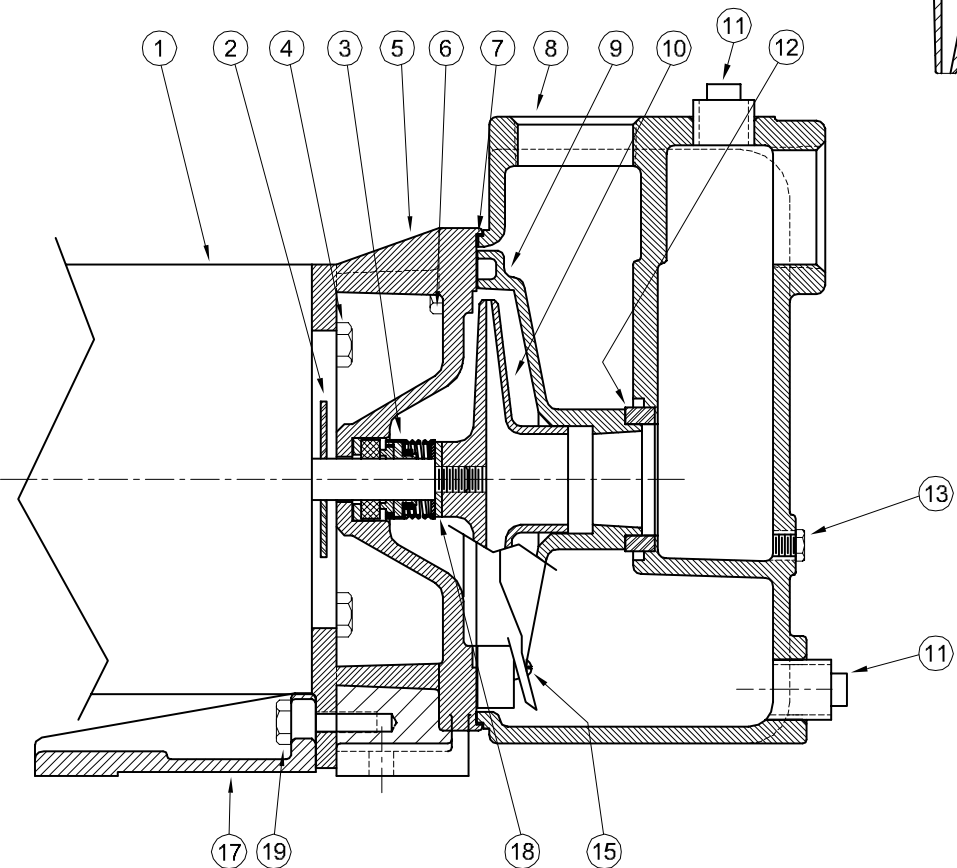

Centrifugals - Self-Priming

IMPELLER LOCK
3 PHASE ONLY

1 - MOTORS (ALL 56J FRAME)		
RPM & PHASE	PART NUMBER	HP
OPEN DRIP PROOF		
3500 RPM Single Phase (ODP)	09650	1
	09675	1½
	09677	2
	09737	3
3500 RPM Three Phase (ODP)	09653	1
	09676	1½
	09678	2
	09738	3
TOTALLY ENCLOSED		
3500 RPM Single Phase (TEFC)	09692	1
	09774	1½
	09827	2
3500 RPM Three Phase (TEFC)	09693	1
	09758	1½
	09829	2
	21697	3
EXPLOSION PROOF		
3500 RPM Single Phase (XP)	20515	1
	20517	1½
	20519	2
3500 RPM Three Phase (XP)	20516	1
	20518	1½
	20520	2
	09909	3

SYMBOL NUMBER	PART NUMBER	QTY	DESCRIPTION
DIFFERING PARTS FOR ALL BRONZE CONSTRUCTION			
4	03122-A	4	Cap Screw, 3/8-16 x 3/4" Lg
5	09740-A	1	Adapter for 10WA6 Only
6	09740-A-1	1	Adapter - All except 10WA6
	03288	4	Cap Screw, 3/8-16 x 1¼" Lg
8	21123-A	1	Case
9	21124-A	1	Diffuser - All except 10WA6
	21157-A	1	Diffuser - 10WA6
10	09660-5.44	1	Impeller, 10WA6 - Bronze
	09731-5.66	1	Impeller, 15WA6 - Bronze
	09729-5.66	1	Impeller, 20WA6 - Bronze
	09680-5.66	1	Impeller, 30WA6 - Bronze
11	00947-A	2	Pipe Plug, 3/4" - Brass
DIFFERING PARTS FOR ALL IRON CONSTRUCTION			
10	09660-B-5.44	1	Impeller, 10WA6 - Iron
	09731-B-5.66	1	Impeller, 15WA6 - Iron
	09680-C-1-5.13	1	Impeller, 20WA6 - Iron
	09680-C-1-5.66	1	Impeller, 30WA6 - Iron
13	04236-A	1	Pipe Plug - 1/4" - Iron
18	20628	1	Washer - SS
20	21181-A	1	Washer - SS