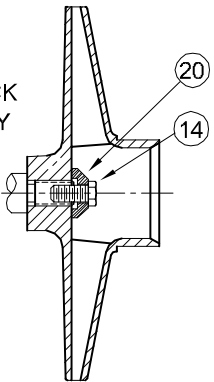

Centrifugals - Self-Priming

IMPELLER LOCK
3 PHASE ONLY