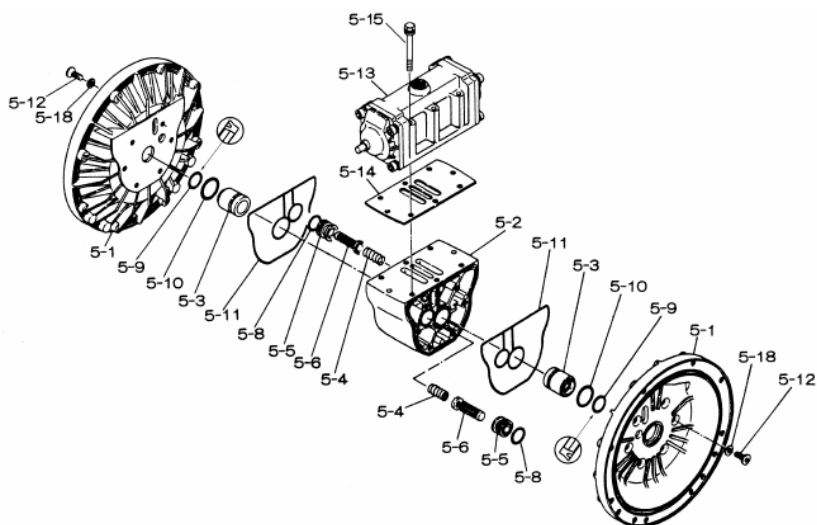

Yamada America, Inc.
955 East Algonquin Rd
Arlington Heights, IL 60005
Phone: 847.631.9200
Fax: 847.631.9273
www.yamadapump.com

Model: NDP-50BAN
Part # 852229

Reference No.	Description	Q'ty	Part No.
1	Out Chamber	2	580961
2	In Manifold	1	714369
3	Out Manifold	1	714363
5	Body Assembly	1	803112
7	Center Rod	1	711900
8	Center Disk	4	711904
10	Diaphragm	2	771702
11	Valve Seat	4	771995
12	Ball	4	770630
14	Ball Valve	1	684322
15	Elbow	1	682523
19	Pump Base	2	711928
20	Cushion	4	771402
21	Nut	2	683408
22	Coned Disk Spring	2	682740
23	Bolt	16	686045
24	Plain Washer	4	631014
25	Spring Lock Washer	4	631917
26	Bolt	12	611203
27	Plain Washer	12	631015
28	Spring Lock Washer	12	631918
29	Nut	12	627014
33	Bolt	4	611177
34	Nut	4	627013
35	Bolt	4	611149
36	Nut with Flange	4	682276
40	O-ring	4	640069
51	Cushion	2	770582

Repair Kits			
K50-MN Liquid Side Kit includes the following:			
10	Diaphragm	2	771702
11	Valve Seat	4	771995
40	O-ring	4	640069
12	Ball	4	770630
K45-AM Air Side Kit includes the following:			
5-3	Throat Bearing	2	772689
5-4	Spring	2	711937
5-5	Valve Seat	2	771740
5-6	Pilot Valve Assembly	2	832162
5-8	O-ring	7	640020
5-9	Packing	2	685444
5-10	O-ring	2	640029
5-11	Gasket	2	771742
5-14	Gasket	1	771712
5-13-8	Gasket	2	771738
5-13-12 Seal	Seal Ring	15	771732
5-13-12 Sleeve	Sleeve Assembly	1	803675

Body Assembly 803112			
Reference No.	Description	Q'ty	Part No.
5-1	Air Chamber	2	711934
5-2	Body	1	711936
5-3	Throat Bearing	2	772689
5-4	Spring	2	711937
5-5	Valve Seat	2	771740
5-6	Pilot Valve Assembly	2	832162
5-8	O-ring	2	640020
5-9	Packing	2	685444
5-10	O-ring	2	640029
5-11	Gasket	2	771742
5-12	Flat Head Bolt	12	683812
5-13	Valve Body Assembly	1	802971
5-14	Gasket	1	771712
5-15	Bolt	6	684240
5-18	Plain Washer	12	684987