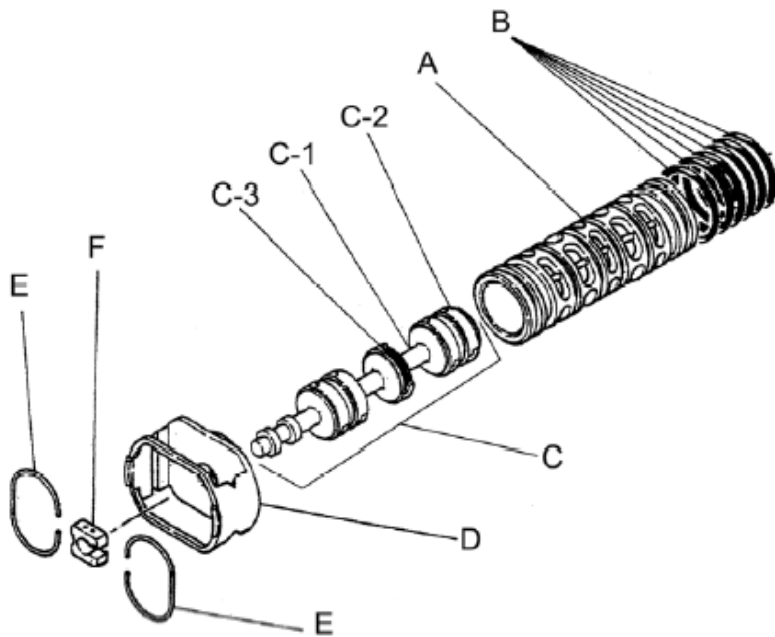

803115 Air Valve Assembly (5-13-12)			
Reference No.	Description	Q'ty	Part No.
A	Sleeve	1	803675
B	O-ring	6	640036
C	Spool Assembly	1	803114
C-1	Spool	1	771733
C-2	Seal Ring	15	771732
C-3	O-ring	5	640020
D	Spring Retainer	1	771735
E	C-Spring	2	711932
F	Block	1	771734

Yamada America, Inc.
955 East Algonquin Rd
Arlington Heights, IL 60005
Phone: 847.631.9200
Fax: 847.631.9273
www.yamadapump.com