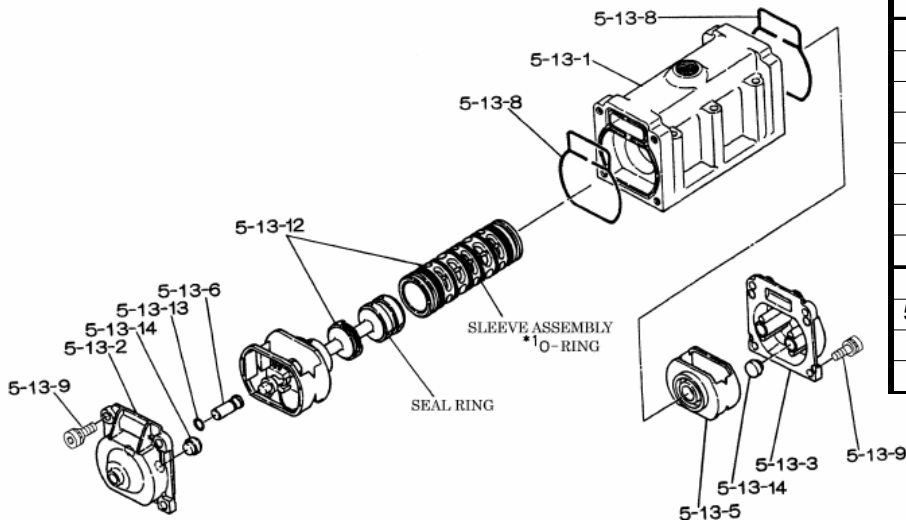

802971 Valve Body Assembly			
Reference No.	Description	Q'ty	Part No.
5-13-1	Valve Body	1	711931
5-13-2	Cap A	1	580999
5-13-3	Cap B	1	581000
5-13-5	Spring Stopper	1	771735
5-13-6	Reset Button	1	712976
5-13-8	Gasket	2	771738
5-13-9	Bolt	8	685036
5-13-12	C Spool Valve Assy.	1	803115
5-13-12 Seal	Seal Ring	15	771732
5-13-12 Sleeve	Sleeve Assembly	1	803675
5-13-13	O-ring	1	640005
5-13-14	Cushion	4	684128