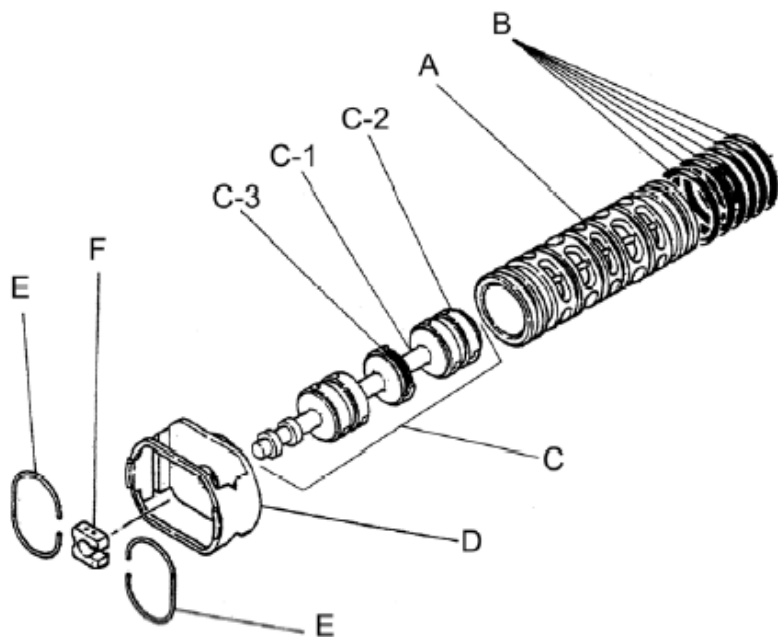

Repair Kits			
K50-MT Liquid Side Kit includes the following:			
10	Diaphragm	2	770815
12	Ball	4	770693
40	O-ring	4	643069
53T	O-ring	4	643139
41T	O-ring	4	643015

K45-AM Air Side Kit includes the following:			
5-3	Throat Bearing	2	772689
5-4	Spring	2	711937
5-5	Valve Seat	2	771740
5-6	Pilot Valve Assembly	2	832162
5-8	O-ring	7	640020
5-9	Packing	2	685444
5-10	O-ring	2	640029
5-11	Gasket	2	771742
5-14	Gasket	1	771712
5-13-8	Gasket	2	771738
5-13-12 Seal	Seal Ring	15	771732
5-13-12 Sleeve	Sleeve Assembly	1	803675

Body Assembly 803112			
Reference			
No.	Description	Q'ty	Part No.
5-1	Air Chamber	2	711934
5-2	Body	1	711936
5-3	Throat Bearing	2	772689
5-4	Spring	2	711937
5-5	Valve Seat	2	771740
5-6	Pilot Valve Assembly	2	832162
5-8	O-ring	2	640020
5-9	Packing	2	685444
5-10	O-ring	2	640029
5-11	Gasket	2	771742
5-12	Flat Head Bolt	12	683812
5-13	Valve Body Assembly	1	802971
5-14	Gasket	1	771712
5-15	Bolt	6	684240
5-18	Plain Washer	12	684987

Yamada America, Inc.
 955 East Algonquin Rd
 Arlington Heights, IL 60005
 Phone: 847.631.9200
 Fax: 847.631.9273
 www.yamadapump.com

802971 Valve Body Assembly			
Reference No.	Description	Q'ty	Part No.
5-13-1	Valve Body	1	711931
5-13-2	Cap A	1	580999
5-13-3	Cap B	1	581000
5-13-5	Spring Stopper	1	771735
5-13-6	Reset Button	1	712976
5-13-8	Gasket	2	771738
5-13-9	Bolt	8	685036
5-13-12	C Spool Valve Assy.	1	803115
5-13-12 Seal	Seal Ring	15	771732
5-13-12 Sleeve	Sleeve Assembly	1	803675
5-13-13	O-ring	1	640005
5-13-14	Cushion	4	684128