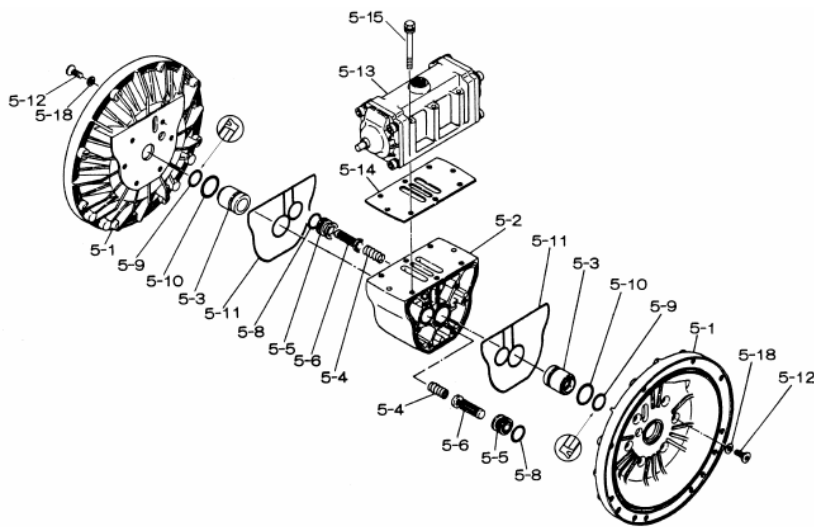

Yamada America, Inc.
955 East Algonquin Rd
Arlington Heights, IL 60005
Phone: 847.631.9200
Fax: 847.631.9273
www.yamadapump.com

Model: NDP-50BAT
Part # 852231

Reference			
No.	Description	Q'ty	Part No.
1	Out Chamber	2	580961
2	In Manifold	1	714369
3	Out Manifold	1	714363
5	Body Assembly	1	803112
7	Center Rod	1	711939
8	Center Disk	4	707822
10	Diaphragm	2	770815
11	Valve Seat	4	712383
12	Ball	4	770693
14	Ball Valve	1	684322
15	Elbow	1	682523
19	Pump Base	2	711928
20	Cushion	4	771402
21	Nut	2	706128
22	Coned Disk Spring	2	682740
23	Bolt	16	686045
24	Plain Washer	4	631014
25	Spring Lock Washer	4	631917
26	Bolt	12	611203
27	Plain Washer	12	631015
28	Spring Lock Washer	12	631918
29	Nut	12	627014
33	Bolt	4	611177
34	Nut	4	627013
35	Bolt	4	611149
36	Nut with Flange	4	682276
40	O-ring	4	643069
41T	O-ring	4	643015
51	Cushion	2	770582
53T	O-ring	4	643139

Repair Kits			
K50-MT Liquid Side Kit includes the following:			
10	Diaphragm	2	770815
12	Ball	4	770693
40	O-ring	4	643069
53T	O-ring	4	643139
41T	O-ring	4	643015

K45-AM Air Side Kit includes the following:			
5-3	Throat Bearing	2	772689
5-4	Spring	2	711937
5-5	Valve Seat	2	771740
5-6	Pilot Valve Assembly	2	832162
5-8	O-ring	7	640020
5-9	Packing	2	685444
5-10	O-ring	2	640029
5-11	Gasket	2	771742
5-14	Gasket	1	771712
5-13-8	Gasket	2	771738
5-13-12 Seal	Seal Ring	15	771732
5-13-12 Sleeve	Sleeve Assembly	1	803675

Body Assembly 803112			
Reference			
No.	Description	Q'ty	Part No.
5-1	Air Chamber	2	711934
5-2	Body	1	711936
5-3	Throat Bearing	2	772689
5-4	Spring	2	711937
5-5	Valve Seat	2	771740
5-6	Pilot Valve Assembly	2	832162
5-8	O-ring	2	640020
5-9	Packing	2	685444
5-10	O-ring	2	640029
5-11	Gasket	2	771742
5-12	Flat Head Bolt	12	683812
5-13	Valve Body Assembly	1	802971
5-14	Gasket	1	771712
5-15	Bolt	6	684240
5-18	Plain Washer	12	684987