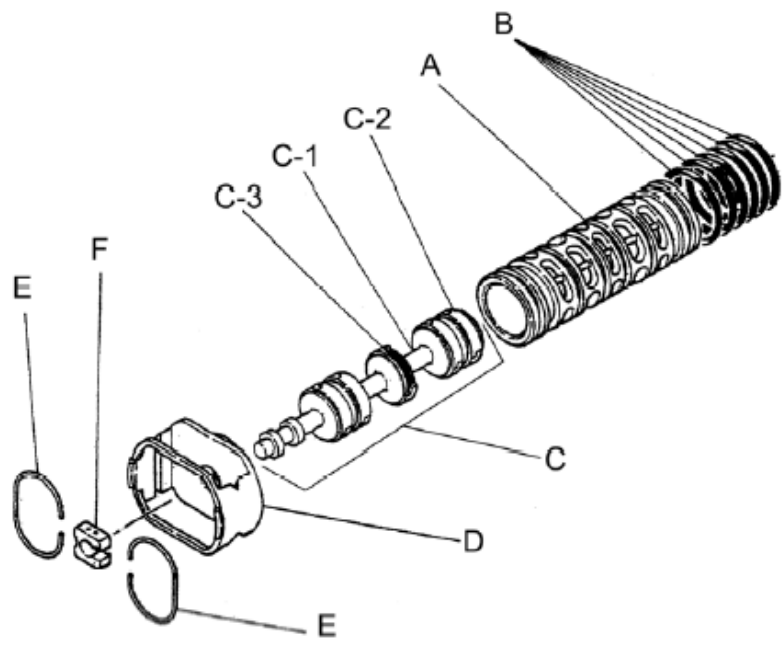

803115 Air Valve Assembly (5-13-12)			
Reference			
No.	Description	Q'ty	Part No.
A	Sleeve	1	803675
B	O-ring	6	640036
C	Spool Assembly	1	803114
C-1	Spool	1	771733
C-2	Seal Ring	15	771732
C-3	O-ring	5	640020
D	Spring Retainer	1	771735
E	C-Spring	2	711932
F	Block	1	771734

Yamada America, Inc.
955 East Algonquin Rd
Arlington Heights, IL 60005
Phone: 847.631.9200
Fax: 847.631.9273
www.yamadapump.com