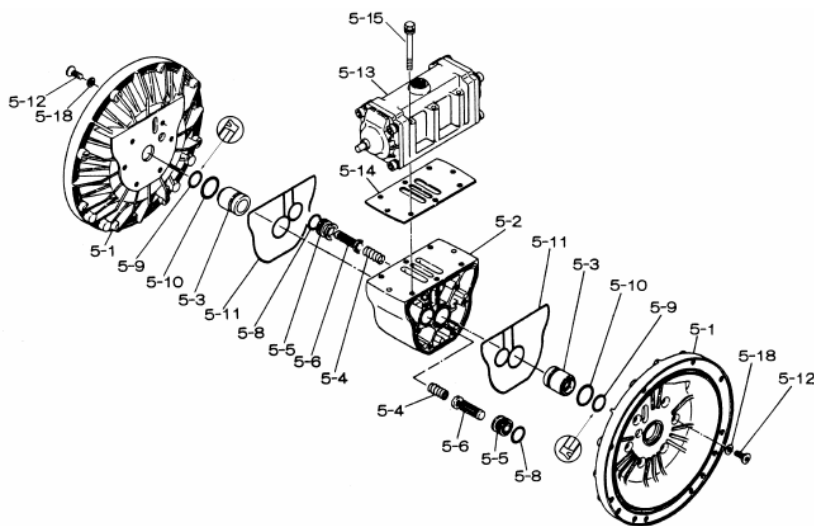

Yamada America, Inc.
955 East Algonquin Rd
Arlington Heights, IL 60005
Phone: 847.631.9200
Fax: 847.631.9273
www.yamadapump.com

Model: NDP-80BFH
Part # 852856

Reference No.	Description	Q'ty	Part No.
1	Out Chamber	2	713158
2	In Manifold	1	713170
3	Out Manifold	1	713167
5	Body Assembly	1	803113
7	Center Rod	1	711901
8	Center Disk	2	711906
9	Center Disk	2	713371
10	Diaphragm	2	771705
11	Valve Seat	4	771795
12	Ball	4	773144
14	Ball Valve	1	684322
15	Elbow	1	682523
19	Pump Base	2	711912
20	Cushion	4	771402
21	Nut	2	683408
22	Coned Disk Spring	2	682740
23	Bolt	20	686161
23a	Washer	20	631917
24	Plain Washer	4	631014
25	Washer	4	631917
26	Bolt	16	611204
27	Plain Washer	16	631015
28	Spring Lock Washer	16	631918
29	Nut	16	627014
33	Bolt	4	611177
34	Nut	4	627013
35	Bolt	4	611149
36	Nut with Flange	4	682276
40	O-ring	4	640078
42	Bolt	4	686164
42a	Washer	4	631917

Repair Kits			
K80-MH Liquid Side Kit includes the following:			
10	Diaphragm	2	771705
11	Valve Seat	4	771795
40	O-ring	4	640078
12	Ball	4	773144
K80-AM Air Side Kit includes the following:			
5-3	Throat Bearing	2	772689
5-4	Spring	2	711937
5-5	Valve Seat	2	771740
5-6	Pilot Valve Assembly	2	832163
5-8	O-ring	7	640020
5-9	Packing	2	685444
5-10	O-ring	2	640029
5-11	Gasket	2	771742
5-14	Gasket	1	771712
5-13-8	Gasket	2	771738
5-13-12 Seal	Seal Ring	15	771732
5-13-12 Sleeve	Sleeve Assembly	1	803675

Body Assembly 803113			
Reference No.	Description	Q'ty	Part No.
5-1	Air Chamber	2	711935
5-2	Body	1	711936
5-3	Throat Bearing	2	772689
5-4	Spring	2	711937
5-5	Valve Seat	2	771740
5-6	Pilot Valve Assembly	2	832163
5-8	O-ring	2	640020
5-9	Packing	2	685444
5-10	O-ring	2	640029
5-11	Gasket	2	771742
5-12	Flat Head Bolt	12	683812
5-13	Valve Body Assembly	1	802971
5-14	Gasket	1	771712
5-15	Bolt	6	684240
5-18	Plain Washer	12	684987