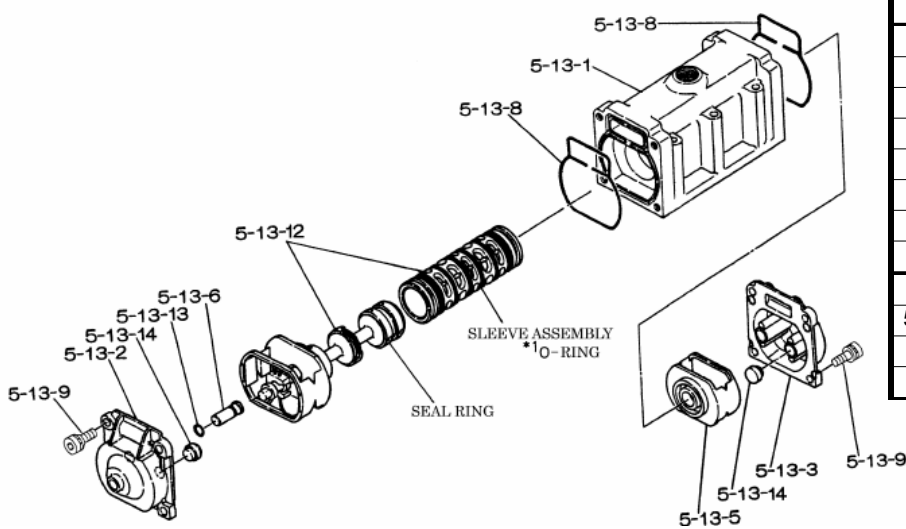

802971 Valve Body Assembly			
Reference			
No.	Description	Q'ty	Part No.
5-13-1	Valve Body	1	711931
5-13-2	Cap A	1	580999
5-13-3	Cap B	1	581000
5-13-5	Spring Stopper	1	771735
5-13-6	Reset Button	1	712976
5-13-8	Gasket	2	771738
5-13-9	Bolt	8	685036
5-13-12	C Spool Valve Assy.	1	803115
5-13-12 Seal	Seal Ring	15	771732
5-13-12 Sleeve	Sleeve Assembly	1	803675
5-13-13	O-ring	1	640005
5-13-14	Cushion	4	684128