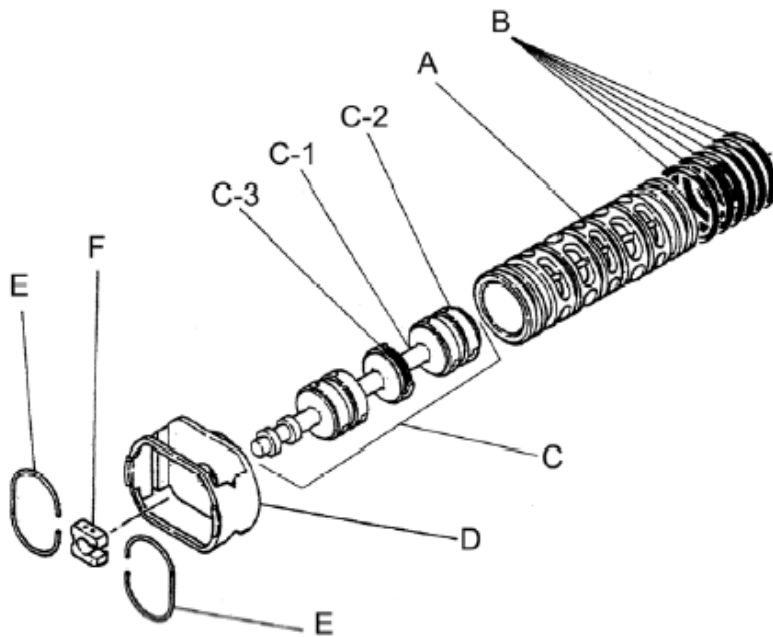

Repair Kits

K80-PV Liquid Side Kit includes the following:

No.	Description	Q'ty	Part No.
10	Diaphragm	2	771801
12	Ball	4	770605
53	O-ring	4	642143
40	O-ring	4	642080

K80-AM Air Side Kit includes the following:

No.	Description	Q'ty	Part No.
5-3	Throat Bearing	2	772689
5-4	Spring	2	711937
5-5	Valve Seat	2	771740
5-6	Pilot Valve Assembly	2	832163
5-8	O-ring	7	640020
5-9	Packing	2	685444
5-10	O-ring	2	640029
5-11	Gasket	2	771742
5-14	Gasket	1	771712
5-13-8	Gasket	2	771738
5-13-12 Seal	Seal Ring	15	771732
5-13-12 Sleeve	Sleeve Assembly	1	803675

Body Assembly 803113

Reference			
No.	Description	Q'ty	Part No.
5-1	Air Chamber	2	711935
5-2	Body	1	711936
5-3	Throat Bearing	2	772689
5-4	Spring	2	711937
5-5	Valve Seat	2	771740
5-6	Pilot Valve Assembly	2	832163
5-8	O-ring	2	640020
5-9	Packing	2	685444
5-10	O-ring	2	640029
5-11	Gasket	2	771742
5-12	Flat Head Bolt	12	683812
5-13	Valve Body Assembly	1	802971
5-14	Gasket	1	771712
5-15	Bolt	6	684240
5-18	Plain Washer	12	684987

Yamada America, Inc.
 955 East Algonquin Rd
 Arlington Heights, IL 60005
 Phone: 847.631.9200
 Fax: 847.631.9273
 www.yamadapump.com

802971 Valve Body Assembly			
Reference			
No.	Description	Q'ty	Part No.
5-13-1	Valve Body	1	711931
5-13-2	Cap A	1	580999
5-13-3	Cap B	1	581000
5-13-5	Spring Stopper	1	771735
5-13-6	Reset Button	1	712976
5-13-8	Gasket	2	771738
5-13-9	Bolt	8	685036
5-13-12	C Spool Valve Assy.	1	803115
5-13-12 Seal	Seal Ring	15	771732
5-13-12 Sleeve	Sleeve Assembly	1	803675
5-13-13	O-ring	1	640005
5-13-14	Cushion	4	684128