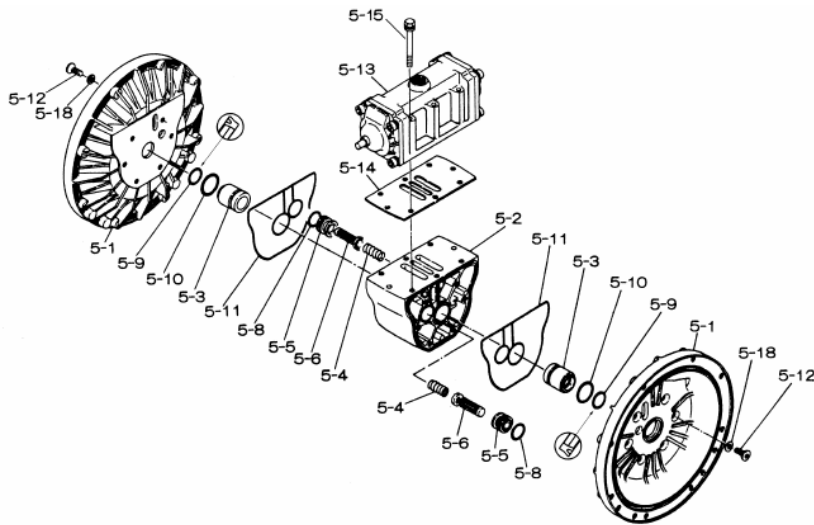

Yamada America, Inc.
955 East Algonquin Rd
Arlington Heights, IL 60005
Phone: 847.631.9200
Fax: 847.631.9273
www.yamadapump.com

Model: NDP-80BPV
Part # 852308

Reference			
No.	Description	Q'ty	Part No.
1	Out Chamber	2	780149
2	In Manifold	2	780246
3	Out Manifold	2	780152
4	Center Manifold	2	780250
5	Body Assembly	1	803113
7	Center Rod	1	711901
8	Center Disk	2	711906
9	Center Disk	2	780064
10	Diaphragm	2	771801
11	Valve Seat	4	772098
12	Ball	4	770605
13	Valve Guide	4	772099
14	Ball Valve	1	684322
15	Elbow	1	682523
19	Stand Body	2	711927
20	Cushion	4	771865
23	Bolt	20	683543
24	Plain Washer	32	631330
25	Spring Lock Washer	32	680257
26	Bolt	16	621213
27	Plain Washer	32	631331
28	Spring Lock Washer	24	680607
29	Nut	24	628014
33	Bolt	8	621179
35	Bolt	4	621149
36	Nut with Flange	4	683837
37	Bolt	8	683544
39	O-ring	4	642070
40	O-ring	4	642080
42	Bolt	4	683552
46	Cap	4	683641
47	Protector A	32	771789
48	Protector B	24	771790
53	O-ring	4	642143

Repair Kits

K80-PV Liquid Side Kit includes the following:

No.	Description	Q'ty	Part No.
10	Diaphragm	2	771801
12	Ball	4	770605
53	O-ring	4	642143
40	O-ring	4	642080

K80-AM Air Side Kit includes the following:

No.	Description	Q'ty	Part No.
5-3	Throat Bearing	2	772689
5-4	Spring	2	711937
5-5	Valve Seat	2	771740
5-6	Pilot Valve Assembly	2	832163
5-8	O-ring	7	640020
5-9	Packing	2	685444
5-10	O-ring	2	640029
5-11	Gasket	2	771742
5-14	Gasket	1	771712
5-13-8	Gasket	2	771738
5-13-12 Seal	Seal Ring	15	771732
5-13-12 Sleeve	Sleeve Assembly	1	803675

Body Assembly 803113

Reference			
No.	Description	Q'ty	Part No.
5-1	Air Chamber	2	711935
5-2	Body	1	711936
5-3	Throat Bearing	2	772689
5-4	Spring	2	711937
5-5	Valve Seat	2	771740
5-6	Pilot Valve Assembly	2	832163
5-8	O-ring	2	640020
5-9	Packing	2	685444
5-10	O-ring	2	640029
5-11	Gasket	2	771742
5-12	Flat Head Bolt	12	683812
5-13	Valve Body Assembly	1	802971
5-14	Gasket	1	771712
5-15	Bolt	6	684240
5-18	Plain Washer	12	684987