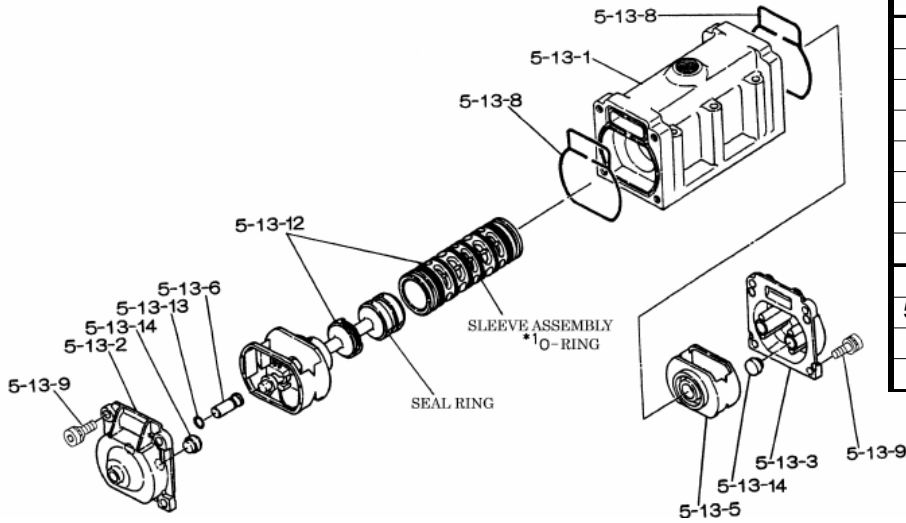

802971 Valve Body Assembly			
Reference			
No.	Description	Q'ty	Part No.
5-13-1	Valve Body	1	711931
5-13-2	Cap A	1	580999
5-13-3	Cap B	1	581000
5-13-5	Spring Stopper	1	771735
5-13-6	Reset Button	1	712976
5-13-8	Gasket	2	771738
5-13-9	Bolt	8	685036
5-13-12	C Spool Valve Assy.	1	803115
5-13-12 Seal	Seal Ring	15	771732
5-13-12 Sleeve	Sleeve Assembly	1	803675
5-13-13	O-ring	1	640005
5-13-14	Cushion	4	684128