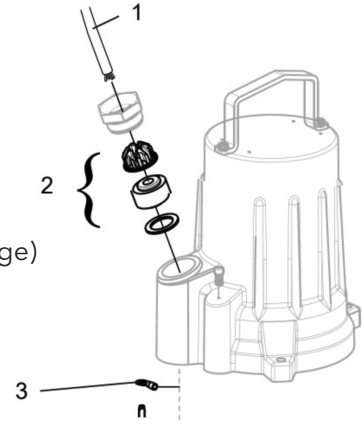

**NOTE:** Does not include motor. Motor rewind should be done by your closest Xylem/Flygt service center.

1. Upper ball bearing
2. O-ring
3. Lower ball bearing
4. Upper mechanical seal
5. Lower mechanical seal

**CABLE KITS**

**Contents:** The cable kit contains all of the parts that are needed to replace a cable.

1. Cable
2. Cable entry unit
3. Cable lug
4. Closed-end splice (not shown in the image)

**IMPELLER KITS**

**Contents:** The impeller kit contains all of the parts that are needed to replace the impeller, including the adjustable sleeve.

1. Sleeve unit or key
2. Impeller
3. Plain washer
4. Hexagon socket head screw