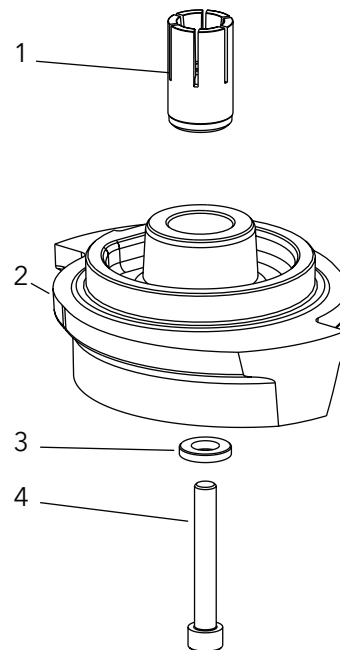

**CABLE KITS**

**Contents:** The cable kit contains all of the parts that are needed to replace a cable.

1. Cable
2. Cable entry unit
3. Cable lug
4. Closed-end splice (not shown in the image)

**IMPELLER KITS**

**Contents:** The impeller kit contains all of the parts that are needed to replace the impeller, including the adjustable sleeve.

1. Sleeve unit or key
2. Impeller
3. Plain washer
4. Hexagon socket head screw

GWT Part No.	Motor Kit	Cable Kit	Impeller Kit
*2GFV12F	7919500	7806240	7849802 Impeller
			7849400 Sleeve
			830445 Hex Socket Head Screw
*2GFV17E	7919500	7806240	7849801 Impeller
			7849400 Sleeve
			830445 Hex Socket Head Screw
*2GFV32K	7272500	7806240	6456402 Impeller
			3978802 Sleeve
			830445 Hex Socket Head Screw
*2GFV38J	7272500	7806240	6456401 Impeller
			3978802 Sleeve
			830445 Hex Socket Head Screw
**2GFK12D	7919500	7806240	7849104 Impeller
			7849400 Sleeve
			823703 Plain Washer
			830445 Hex Socket Head Screw
**2GFK17C	7919500	7806240	7849103 Impeller
			7849400 Sleeve
			823703 Plain Washer
			830445 Hex Socket Head Screw
2GFK17B	7919500	7806240	7816240
**2GFK24H	7272500	7806240	7830603 Impeller
			3978802 Sleeve
			6525300 Supporting Washer
			830445 Hex Socket Head Screw
2GFK32G	7272500	7806240	8222900
2GFK38A	7272500	7806240	7816241