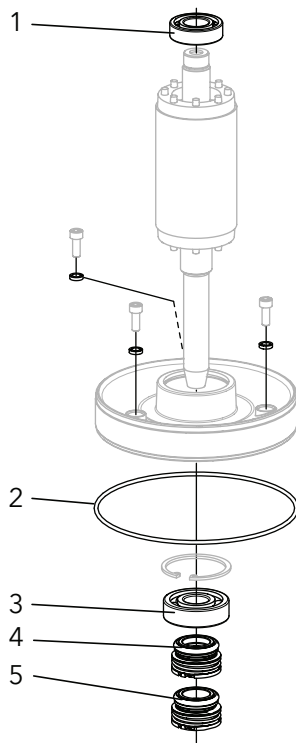

# 2" GFK & GFV Series

REPAIR PARTS

 **GOULDS**  
WATER TECHNOLOGY  
a xylem brand

Order Online: [www.PumpCatalog.com](http://www.PumpCatalog.com)

Wastewater

**MOTOR KITS**

**Contents:** The motor kit contains all of the parts that are needed to perform an overhaul of the motor.

**NOTE:** Does not include motor. Motor rewind should be done by your closest Xylem/Flygt service center.

1. Upper ball bearing
2. O-ring
3. Lower ball bearing
4. Upper mechanical seal
5. Lower mechanical seal

**CABLE KITS**

**Contents:** The cable kit contains all of the parts that are needed to replace a cable.

1. Cable
2. Cable entry unit
3. Cable lug
4. Closed-end splice (not shown in the image)

**IMPELLER KITS**

**Contents:** The impeller kit contains all of the parts that are needed to replace the impeller, including the adjustable sleeve.

1. Sleeve unit or key
2. Impeller
3. Plain washer
4. Hexagon socket head screw