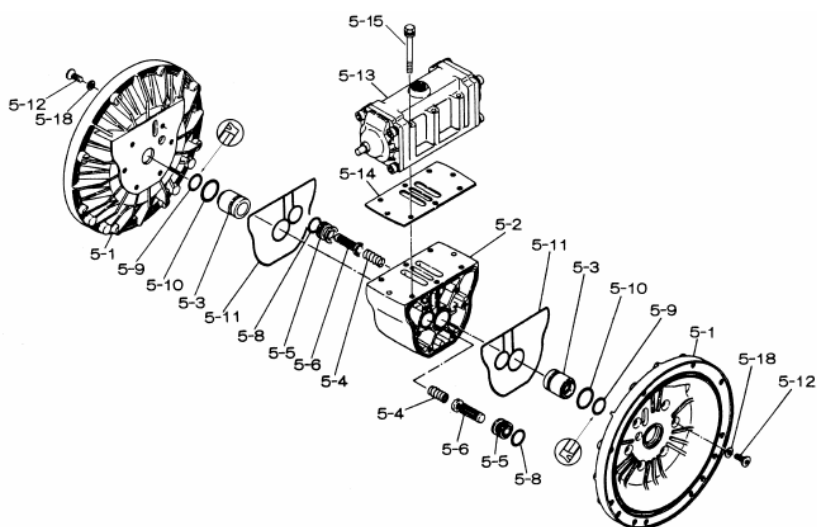

Yamada America, Inc.  
955 East Algonquin Rd  
Arlington Heights, IL 60005  
Phone: 847.631.9200  
Fax: 847.631.9273  
www.yamadapump.com

Model: NDP-80BPC  
Part # 852433

Part # 852433

Reference No.	Description	Q'ty	Part No.
1	Out Chamber	2	780149
2	In Manifold	2	780246
3	Out Manifold	2	780152
4	Center Manifold	2	780250
5	Body Assembly	1	803113
7	Center Rod	1	711901
8	Center Disk	2	711906
9	Center Disk	2	780064
10	Diaphragm	2	771857
11	Valve Seat	4	772098
12	Ball	4	770559
13	Valve Guide	4	772099
14	Ball Valve	1	684322
15	Elbow	1	682523
19	Stand Body	2	711927
20	Cushion	4	771865
23	Bolt	20	683543
24	Plain Washer	32	631330
25	Spring Lock Washer	32	680257
26	Bolt	16	621213
27	Plain Washer	32	631331
28	Spring Lock Washer	24	680607
29	Nut	24	628014
33	Bolt	8	621179
35	Bolt	4	621149
36	Nut with Flange	4	683837
37	Bolt	8	683544
39	O-ring	4	640070
40	O-ring	4	640080
42	Bolt	4	683552
46	Cap	4	683641
47	Protector A	32	771789
48	Protector B	24	771790
53	O-ring	4	640143

**Repair Kits**  
**K80-PC Liquid Side Kit includes the following:**

10	Diaphragm	2	771857
12	Ball	4	770559
53	O-ring	4	640143
40	O-ring	4	640080

**K80-AM Air Side Kit includes the following:**

5-3	Throat Bearing	2	772689
5-4	Spring	2	711937
5-5	Valve Seat	2	771740
5-6	Pilot Valve Assembly	2	832163
5-8	O-ring	7	640020
5-9	Packing	2	685444
5-10	O-ring	2	640029
5-11	Gasket	2	771742
5-14	Gasket	1	771712
5-13-8	Gasket	2	771738
5-13-12 Seal	Seal Ring	15	771732
5-13-12 Sleeve	Sleeve Assembly	1	803675

**Body Assembly 803113**

Reference No.	Description	Q'ty	Part No.
5-1	Air Chamber	2	711935
5-2	Body	1	711936
5-3	Throat Bearing	2	772689
5-4	Spring	2	711937
5-5	Valve Seat	2	771740
5-6	Pilot Valve Assembly	2	832163
5-8	O-ring	2	640020
5-9	Packing	2	685444
5-10	O-ring	2	640029
5-11	Gasket	2	771742
5-12	Flat Head Bolt	12	683812
5-13	Valve Body Assembly	1	802971
5-14	Gasket	1	771712
5-15	Bolt	6	684240
5-18	Plain Washer	12	684987