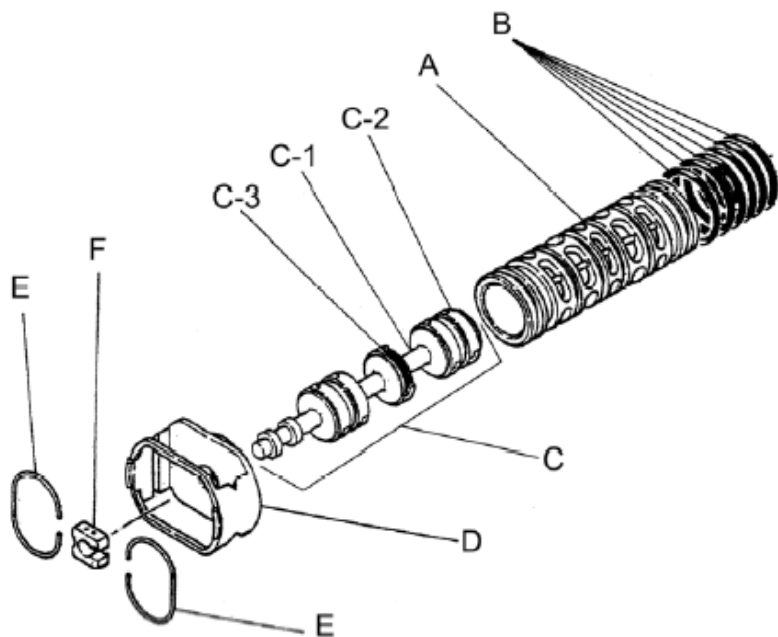

**Repair Kits**  
**K80-PC Liquid Side Kit includes the following:**

10	Diaphragm	2	771857
12	Ball	4	770559
53	O-ring	4	640143
40	O-ring	4	640080

**K80-AM Air Side Kit includes the following:**

5-3	Throat Bearing	2	772689
5-4	Spring	2	711937
5-5	Valve Seat	2	771740
5-6	Pilot Valve Assembly	2	832163
5-8	O-ring	7	640020
5-9	Packing	2	685444
5-10	O-ring	2	640029
5-11	Gasket	2	771742
5-14	Gasket	1	771712
5-13-8	Gasket	2	771738
5-13-12 Seal	Seal Ring	15	771732
5-13-12 Sleeve	Sleeve Assembly	1	803675

**Body Assembly 803113**

Reference No.	Description	Q'ty	Part No.
5-1	Air Chamber	2	711935
5-2	Body	1	711936
5-3	Throat Bearing	2	772689
5-4	Spring	2	711937
5-5	Valve Seat	2	771740
5-6	Pilot Valve Assembly	2	832163
5-8	O-ring	2	640020
5-9	Packing	2	685444
5-10	O-ring	2	640029
5-11	Gasket	2	771742
5-12	Flat Head Bolt	12	683812
5-13	Valve Body Assembly	1	802971
5-14	Gasket	1	771712
5-15	Bolt	6	684240
5-18	Plain Washer	12	684987

Yamada America, Inc.  
 955 East Algonquin Rd  
 Arlington Heights, IL 60005  
 Phone: 847.631.9200  
 Fax: 847.631.9273  
 www.yamadapump.com

802971 Valve Body Assembly			
Reference			
No.	Description	Q'ty	Part No.
5-13-1	Valve Body	1	711931
5-13-2	Cap A	1	580999
5-13-3	Cap B	1	581000
5-13-5	Spring Stopper	1	771735
5-13-6	Reset Button	1	712976
5-13-8	Gasket	2	771738
5-13-9	Bolt	8	685036
5-13-12	C Spool Valve Assy.	1	803115
5-13-12 Seal	Seal Ring	15	771732
5-13-12 Sleeve	Sleeve Assembly	1	803675
5-13-13	O-ring	1	640005
5-13-14	Cushion	4	684128