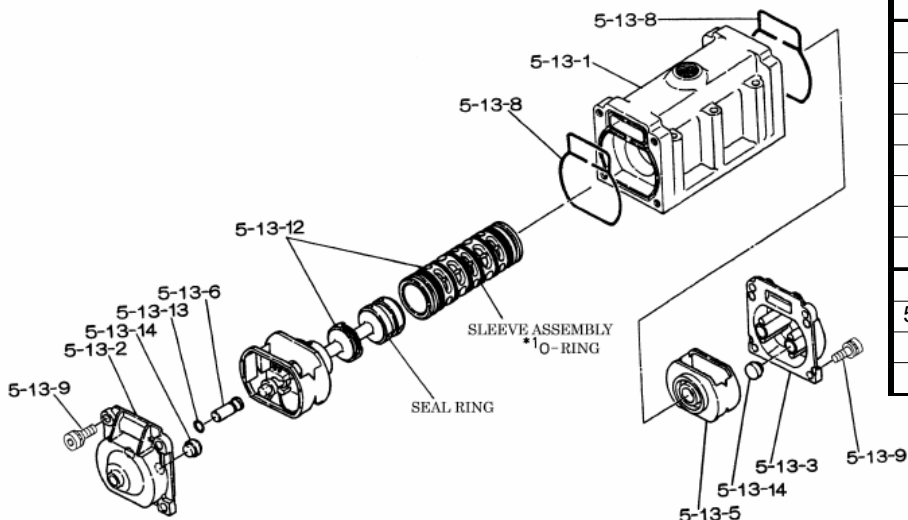

**Repair Kits**  
**K80-PC Liquid Side Kit includes the following:**

10	Diaphragm	2	771857
12	Ball	4	770559
53	O-ring	4	640143
40	O-ring	4	640080

**K80-AM Air Side Kit includes the following:**

5-3	Throat Bearing	2	772689
5-4	Spring	2	711937
5-5	Valve Seat	2	771740
5-6	Pilot Valve Assembly	2	832163
5-8	O-ring	7	640020
5-9	Packing	2	685444
5-10	O-ring	2	640029
5-11	Gasket	2	771742
5-14	Gasket	1	771712
5-13-8	Gasket	2	771738
5-13-12 Seal	Seal Ring	15	771732
5-13-12 Sleeve	Sleeve Assembly	1	803675

**Body Assembly 803113**

Reference No.	Description	Q'ty	Part No.
5-1	Air Chamber	2	711935
5-2	Body	1	711936
5-3	Throat Bearing	2	772689
5-4	Spring	2	711937
5-5	Valve Seat	2	771740
5-6	Pilot Valve Assembly	2	832163
5-8	O-ring	2	640020
5-9	Packing	2	685444
5-10	O-ring	2	640029
5-11	Gasket	2	771742
5-12	Flat Head Bolt	12	683812
5-13	Valve Body Assembly	1	802971
5-14	Gasket	1	771712
5-15	Bolt	6	684240
5-18	Plain Washer	12	684987

Yamada America, Inc.  
 955 East Algonquin Rd  
 Arlington Heights, IL 60005  
 Phone: 847.631.9200  
 Fax: 847.631.9273  
 www.yamadapump.com

802971 Valve Body Assembly			
Reference			
No.	Description	Q'ty	Part No.
5-13-1	Valve Body	1	711931
5-13-2	Cap A	1	580999
5-13-3	Cap B	1	581000
5-13-5	Spring Stopper	1	771735
5-13-6	Reset Button	1	712976
5-13-8	Gasket	2	771738
5-13-9	Bolt	8	685036
5-13-12	C Spool Valve Assy.	1	803115
5-13-12 Seal	Seal Ring	15	771732
5-13-12 Sleeve	Sleeve Assembly	1	803675
5-13-13	O-ring	1	640005
5-13-14	Cushion	4	684128