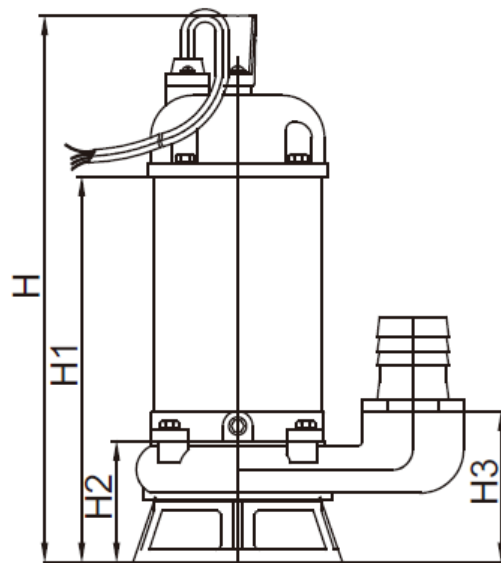

SC-50

Type	DISCHARGE	A	A1	A2	D	D1	D2	H	H1	H2	H3
INCHES	2"	9.96"	3.74"	6.22"	7.48"	3.74"	3.74"	16.14"	11.22"	4.17"	4.96"

Specifications subject to change without notice