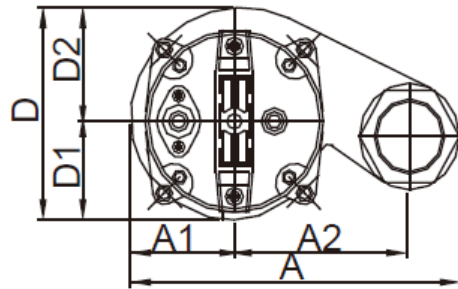

SC-50

Type	DISCHARGE	A	A1	A2	D	D1	D2	H	H1	H2	H3
INCHES	2"	9.96"	3.74"	6.22"	7.48"	3.74"	3.74"	16.14"	11.22"	4.17"	4.96"

Specifications subject to change without notice