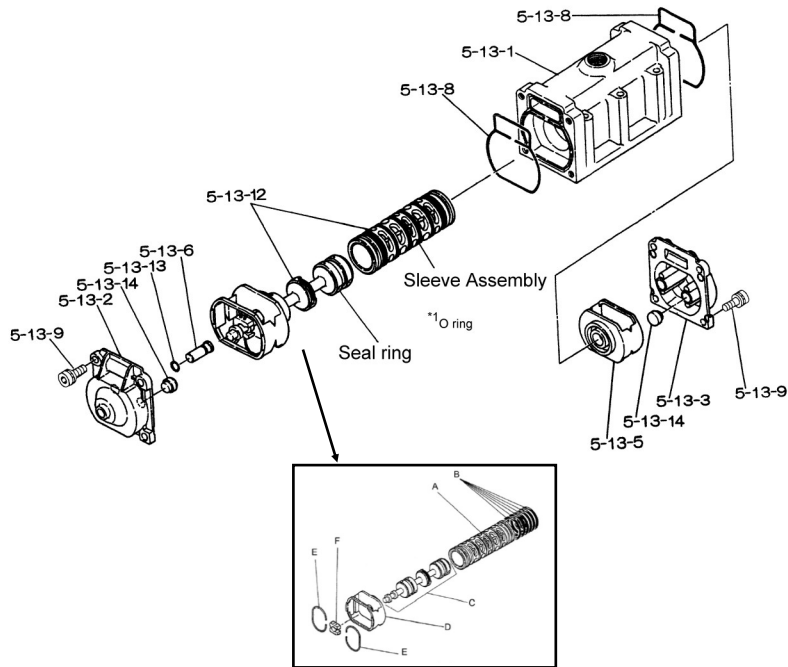

EXPLODED VIEW & PARTS LISTING

Model: NDP-500BSV

Model#: 855392

Air Operated Double Diaphragm Pump

Air Operated Double Diaphragm Pump

■Body Assembly

■Valve Body Assembly

Air Operated Double Diaphragm Pump

REF. No.	PART No.	DESCRIPTION	QTY.
1	714449	OUT CHAMBER	2
2	717450	IN MANIFOLD FLG	1
3	717452	OUT MANIFOLD FLG	1
5	803112	BODY ASSY	1
5- 1	711934	AIR CHAMBER	2
5- 2	711936	BODY	1
5- 3	780325	THROAT BEARING	2
5- 4	711937	SPRING	2
5- 5	771740	VALVE SEAT	2
5- 6	832162	PILOT VALVE ASSY	2
5- 8	640020	O RING	2
5- 9	685444	PACKING	2
5-10	640029	O RING	2
5-11	771742	GASKET	2
5-12	683812	BOLT	12
5-13	802971	VALVE BODY ASSY	1
5-13- 1	711931	VALVE BODY	1
5-13- 2	580999	CAP A	1
5-13- 3	581000	CAP B	1
5-13- 5	771735	SPRING RETAINER	1
5-13- 6	712976	RESET BUTTON	1
5-13- 8	771738	GASKET	2
5-13- 9	685036	BOLT	8
5-13-12	805084	C SPOOL ASSY	1
5-13-13	640005	O RING	1
5-13-14	684128	CUSHION	4
5-14	771712	GASKET	1
5-15	684240	BOLT & WASHER	6
5-18	684987	PLAIN WASHER	12
7	711900	CENTER ROD	1
8	711904	CENTER DISK	2
9	717438	CENTER DISK	2
10	711800	DIAPHRAGM	2
11	771987	VALVE SEAT	4
12	770636	BALL	4
14	686974	VALVE	1
15	682523	ELBOW	1
19	711928	BASE	2
20	771402	RUBBER FOOT	4
23	621180	BOLT	32
24	631174	PLAIN WASHER	20
25	631937	WAVE WASHER	36
33	621175	BOLT	4
34	687295	NUT	20
35	611149	BOLT	4
36	682276	FLANGED NUT	4
40	642069	O RING	4
43	685716	ELBOW	1
44	685700	MUFFLER	1
51	770582	CUSHION	2
KIT	K500-MV	LIQUID KIT	
KIT	K45-AM	AIR MOTOR KIT	

[CLICK HERE FOR TORQUE](#)

General Tools:

- Socket wrenches - 13mm, 17mm, 19mm, 24mm
- Hexagonal box wrench - 5mm, 6mm
- Small crowbars - 2 (C/N/E/V)
- Open-end wrenches - 19mm, 24mm
- Plastic hammer

Special Tools (sold separately):

- Sleeve remover (713180).

Miscellaneous:

- Nuts - M16 x 1.5
- Thread locker
- Urea grease grade (NLGI) No. 2 for Center Rod (Ref# 7)

[CLICK HERE FOR MAINTENANCE MANUAL](#)

Customer Notes

Model #: _____
 Description: _____
 Serial #: _____
 Date Installed: _____
 Department Location: _____
 Tag/Project: _____