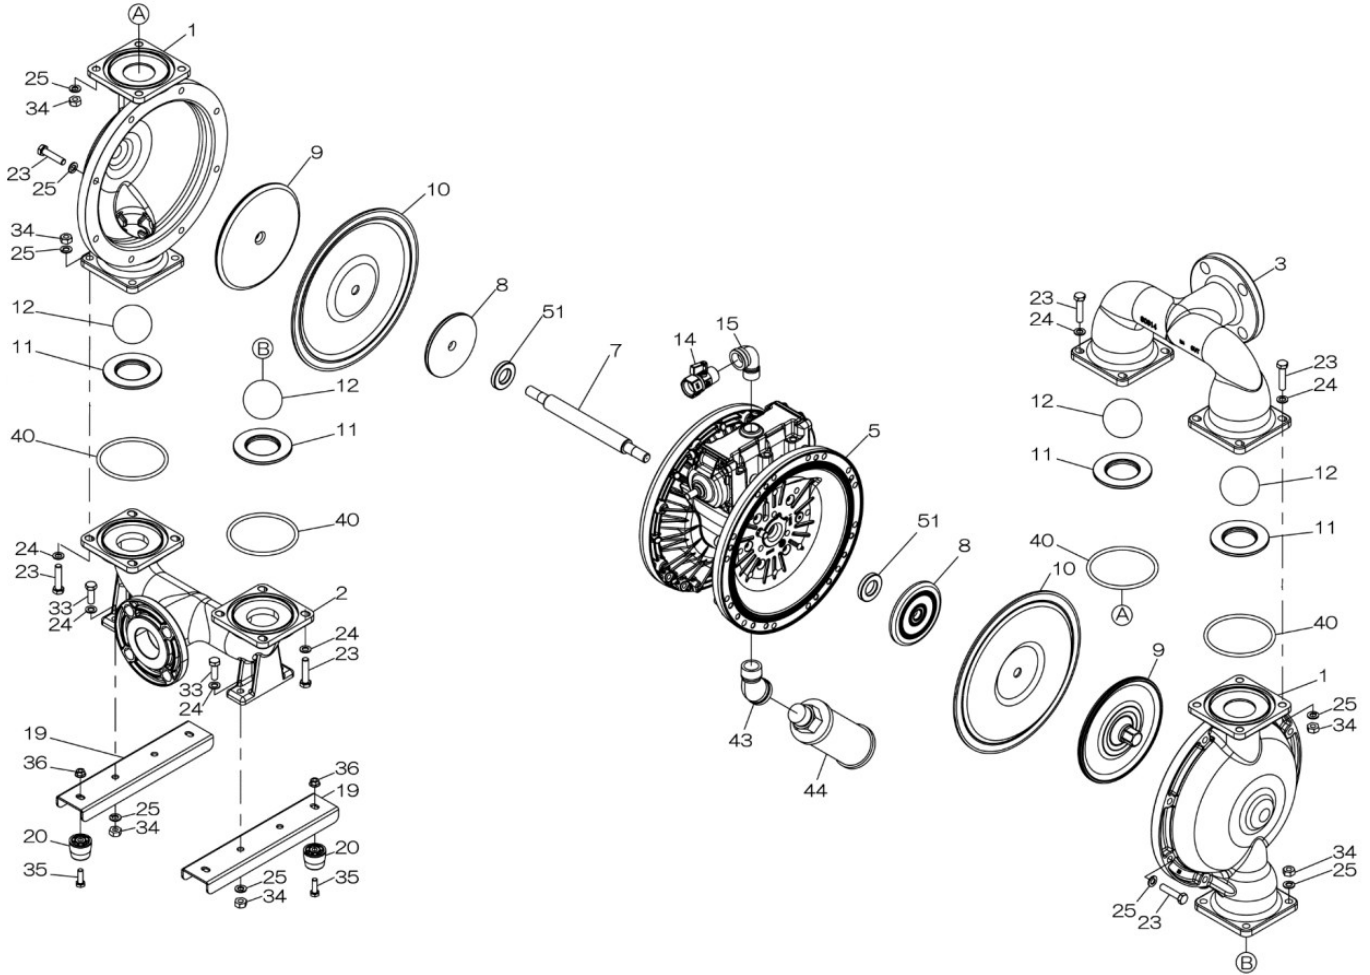

EXPLODED VIEW & PARTS LISTING

Model: NDP-500BSV

Model#: 855392

Air Operated Double Diaphragm Pump

Air Operated Double Diaphragm Pump

■Body Assembly

■Valve Body Assembly

Air Operated Double Diaphragm Pump

REF. No.	PART No.	DESCRIPTION	QTY.
1	714449	OUT CHAMBER	2
2	717450	IN MANIFOLD FLG	1
3	717452	OUT MANIFOLD FLG	1
5	803112	BODY ASSY	1
5- 1	711934	AIR CHAMBER	2
5- 2	711936	BODY	1
5- 3	780325	THROAT BEARING	2
5- 4	711937	SPRING	2
5- 5	771740	VALVE SEAT	2
5- 6	832162	PILOT VALVE ASSY	2
5- 8	640020	O RING	2
5- 9	685444	PACKING	2
5-10	640029	O RING	2
5-11	771742	GASKET	2
5-12	683812	BOLT	12
5-13	802971	VALVE BODY ASSY	1
5-13- 1	711931	VALVE BODY	1
5-13- 2	580999	CAP A	1
5-13- 3	581000	CAP B	1
5-13- 5	771735	SPRING RETAINER	1
5-13- 6	712976	RESET BUTTON	1
5-13- 8	771738	GASKET	2
5-13- 9	685036	BOLT	8
5-13-12	805084	C SPOOL ASSY	1
5-13-13	640005	O RING	1
5-13-14	684128	CUSHION	4
5-14	771712	GASKET	1
5-15	684240	BOLT & WASHER	6
5-18	684987	PLAIN WASHER	12
7	711900	CENTER ROD	1
8	711904	CENTER DISK	2
9	717438	CENTER DISK	2
10	711800	DIAPHRAGM	2
11	771987	VALVE SEAT	4
12	770636	BALL	4
14	686974	VALVE	1
15	682523	ELBOW	1
19	711928	BASE	2
20	771402	RUBBER FOOT	4
23	621180	BOLT	32
24	631174	PLAIN WASHER	20
25	631937	WAVE WASHER	36
33	621175	BOLT	4
34	687295	NUT	20
35	611149	BOLT	4
36	682276	FLANGED NUT	4
40	642069	O RING	4
43	685716	ELBOW	1
44	685700	MUFFLER	1
51	770582	CUSHION	2
KIT	K500-MV	LIQUID KIT	
KIT	K45-AM	AIR MOTOR KIT	

[CLICK HERE FOR TORQUE](#)

General Tools:

- Socket wrenches - 13mm, 17mm, 19mm, 24mm
- Hexagonal box wrench - 5mm, 6mm
- Small crowbars - 2 (C/N/E/V)
- Open-end wrenches - 19mm, 24mm
- Plastic hammer

Special Tools (sold separately):

- Sleeve remover (713180).

Miscellaneous:

- Nuts - M16 x 1.5
- Thread locker
- Urea grease grade (NLGI) No. 2 for Center Rod (Ref# 7)

[CLICK HERE FOR MAINTENANCE MANUAL](#)

Customer Notes

Model #: _____
 Description: _____
 Serial #: _____
 Date Installed: _____
 Department Location: _____
 Tag/Project: _____