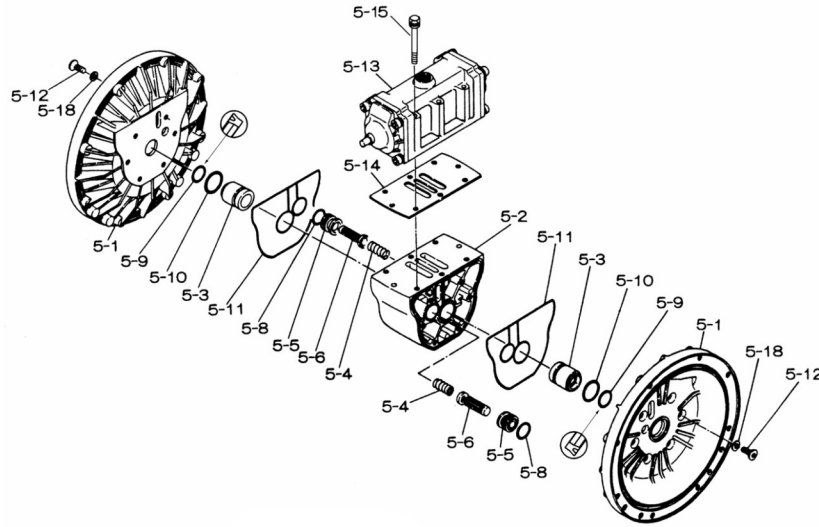

EXPLODED VIEW & PARTS LISTING

Model: NDP-500BSV

Model#: 855392

Air Operated Double Diaphragm Pump

Air Operated Double Diaphragm Pump

■Body Assembly

■Valve Body Assembly

Air Operated Double Diaphragm Pump

REF. No.	PART No.	DESCRIPTION	QTY.
1	714449	OUT CHAMBER	2
2	717450	IN MANIFOLD FLG	1
3	717452	OUT MANIFOLD FLG	1
5	803112	BODY ASSY	1
5- 1	711934	AIR CHAMBER	2
5- 2	711936	BODY	1
5- 3	780325	THROAT BEARING	2
5- 4	711937	SPRING	2
5- 5	771740	VALVE SEAT	2
5- 6	832162	PILOT VALVE ASSY	2
5- 8	640020	O RING	2
5- 9	685444	PACKING	2
5-10	640029	O RING	2
5-11	771742	GASKET	2
5-12	683812	BOLT	12
5-13	802971	VALVE BODY ASSY	1
5-13- 1	711931	VALVE BODY	1
5-13- 2	580999	CAP A	1
5-13- 3	581000	CAP B	1
5-13- 5	771735	SPRING RETAINER	1
5-13- 6	712976	RESET BUTTON	1
5-13- 8	771738	GASKET	2
5-13- 9	685036	BOLT	8
5-13-12	805084	C SPOOL ASSY	1
5-13-13	640005	O RING	1
5-13-14	684128	CUSHION	4
5-14	771712	GASKET	1
5-15	684240	BOLT & WASHER	6
5-18	684987	PLAIN WASHER	12
7	711900	CENTER ROD	1
8	711904	CENTER DISK	2
9	717438	CENTER DISK	2
10	711800	DIAPHRAGM	2
11	771987	VALVE SEAT	4
12	770636	BALL	4
14	686974	VALVE	1
15	682523	ELBOW	1
19	711928	BASE	2
20	771402	RUBBER FOOT	4
23	621180	BOLT	32
24	631174	PLAIN WASHER	20
25	631937	WAVE WASHER	36
33	621175	BOLT	4
34	687295	NUT	20
35	611149	BOLT	4
36	682276	FLANGED NUT	4
40	642069	O RING	4
43	685716	ELBOW	1
44	685700	MUFFLER	1
51	770582	CUSHION	2
KIT	K500-MV	LIQUID KIT	
KIT	K45-AM	AIR MOTOR KIT	

[CLICK HERE FOR TORQUE](#)

General Tools:

- Socket wrenches - 13mm, 17mm, 19mm, 24mm
- Hexagonal box wrench - 5mm, 6mm
- Small crowbars - 2 (C/N/E/V)
- Open-end wrenches - 19mm, 24mm
- Plastic hammer

Special Tools (sold separately):

- Sleeve remover (713180).

Miscellaneous:

- Nuts - M16 x 1.5
- Thread locker
- Urea grease grade (NLGI) No. 2 for Center Rod (Ref# 7)

[CLICK HERE FOR MAINTENANCE MANUAL](#)

Customer Notes

Model #: _____
 Description: _____
 Serial #: _____
 Date Installed: _____
 Department Location: _____
 Tag/Project: _____