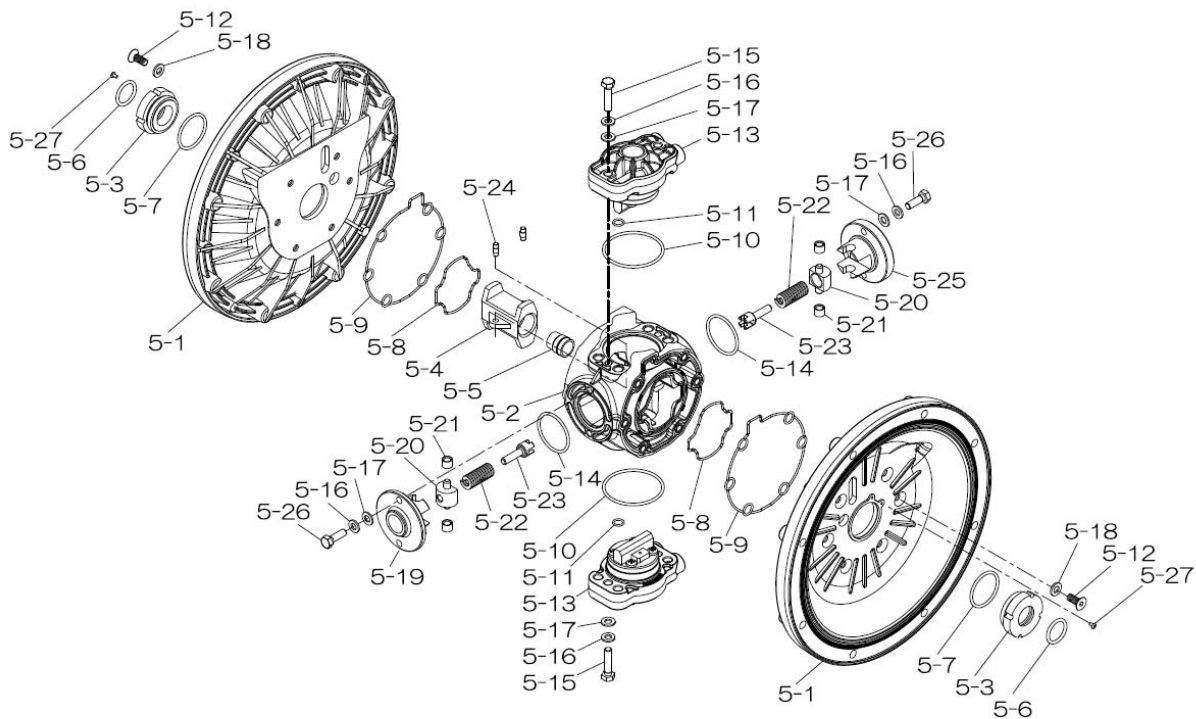

804784 Valve Body Assembly

Reference No.	Description	Q'ty	Part No.
5-13-1	Valve Body	1	716244
5-13-2	Gasket	1	773042
5-13-3	Valve Seat	1	716246
5-13-4	Block	1	773065
5-13-5	Block Holder	1	716245
5-13-6	Valve Guide	1	773064
5-13-7	Flat Head Screw	2	684384
5-13-8	Spring	1	706612
5-13-9	Ball	1	686271
5-13-10	Plug	2	772934
5-13-11	Screw	4	602299

XDP

336B-00_2011

Yamada America, Inc.
 955 East Algonquin Rd
 Arlington Heights, IL 60005
 Phone: 847.631.9200
 Fax: 847.631.9273
 www.yamadapump.com

804778 Body Assembly

Reference			
No.	Description	Q'ty	Part No.
5-1	Air Chamber	2	716247
5-2	Body	1	716256
5-3	Throat Bearing	2	773048
5-4	Valve Switcher	1	716214
5-5	Center Rod Guide	1	773047
5-6	O-ring	2	640023
5-7	O-ring	2	640133
5-8	Gasket	2	773040
5-9	Gasket	2	773041
5-10	O-ring	2	640138
5-11	O-ring	8	640007
5-12	Flat Head Bolt	12	683812
5-13	Valve Body Assembly	2	804784
5-14	O-ring	2	640134
5-15	Bolt	4	611153
5-16	Spring Washer	8	631420
5-17	Plain Washer	8	631013
5-18	Plain Washer	12	684987
5-19	Retainer B	1	716249
5-20	Spring Retainer	2	713620
5-21	Bushing	4	773067
5-22	Spring	2	684537
5-23	Trip Arm	2	714446
5-24	Pin	2	700231
5-25	Retainer A	1	716216
5-26	Bolt	4	611149
5-27	Tapping Screws	2	686337