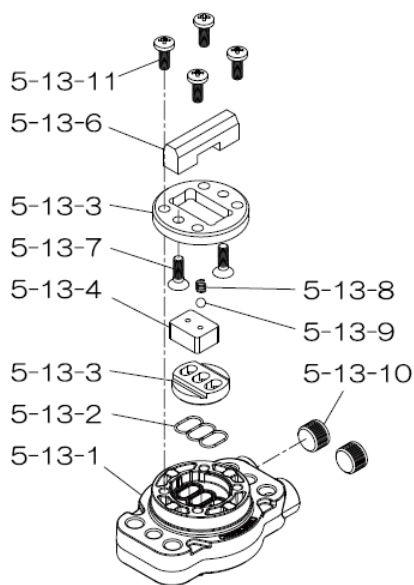

Reference No.	Description	Q'ty	Part No.
1	Out Chamber	2	712932
2	In Manifold - Flange	1	712557
2	In Manifold - NPT	1	712559
3	Out Manifold - Flange	1	712556
3	Out Manifold - NPT	1	712558
5	Body Assembly	1	804778
6	Center Bushing	2	716219
7	Center Rod	1	716218
8	Center Disk	2	711904
9	Center Disk	2	711905
10	Diaphragm	2	771976
11	Valve Seat	4	772004
12	Ball	4	770633
14	Ball Valve	1	684322
19	Pump Base	2	711928
20	Cushion	4	771402
21	Nut	2	683408
22	Coned Disk Spring	2	682740
23	Bolt	16	621180
23a	Wave Spring Washer	16	631937
24	Plain Washer	4	631174
25	Wave Spring Washer	4	631937
26	Bolt	12	621202
27	Plain Washer	12	631175
28	Spring Lock Washer	12	631938
29	Nut	12	628014
33	Bolt	4	621175
34	Nut	4	628013
35	Bolt	4	611149
36	Nut with Flange	4	682276
40	O-ring	4	684122
44	Silencer	2	804697

Repair Kits

K50-MS Liquid Side Kit includes the following:

10	Diaphragm	2	771976
11	Valve Seat	4	772004
40	O-ring	4	684122
12	Ball	4	770633

K45-AM-DP-HD Air Side Kit includes the following:

5-3	Throat Bearing	2	773048
5-5	Center Rod Guide	1	773047
5-6	O-ring	2	640023
5-7	O-ring	2	640133
5-8	Gasket	2	773040
5-9	Gasket	2	773041
5-10	O-ring	2	640138
5-11	O-ring	8	640007
5-14	O-ring	2	640134
5-21	Bushing	4	773067
5-22	Spring	2	684537
5-24	Pin	2	700231

804784 Valve Body Assembly

Reference No.	Description	Q'ty	Part No.
5-13-1	Valve Body	1	716244
5-13-2	Gasket	1	773042
5-13-3	Valve Seat	1	716246
5-13-4	Block	1	773065
5-13-5	Block Holder	1	716245
5-13-6	Valve Guide	1	773064
5-13-7	Flat Head Screw	2	684384
5-13-8	Spring	1	706612
5-13-9	Ball	1	686271
5-13-10	Plug	2	772934
5-13-11	Screw	4	602299