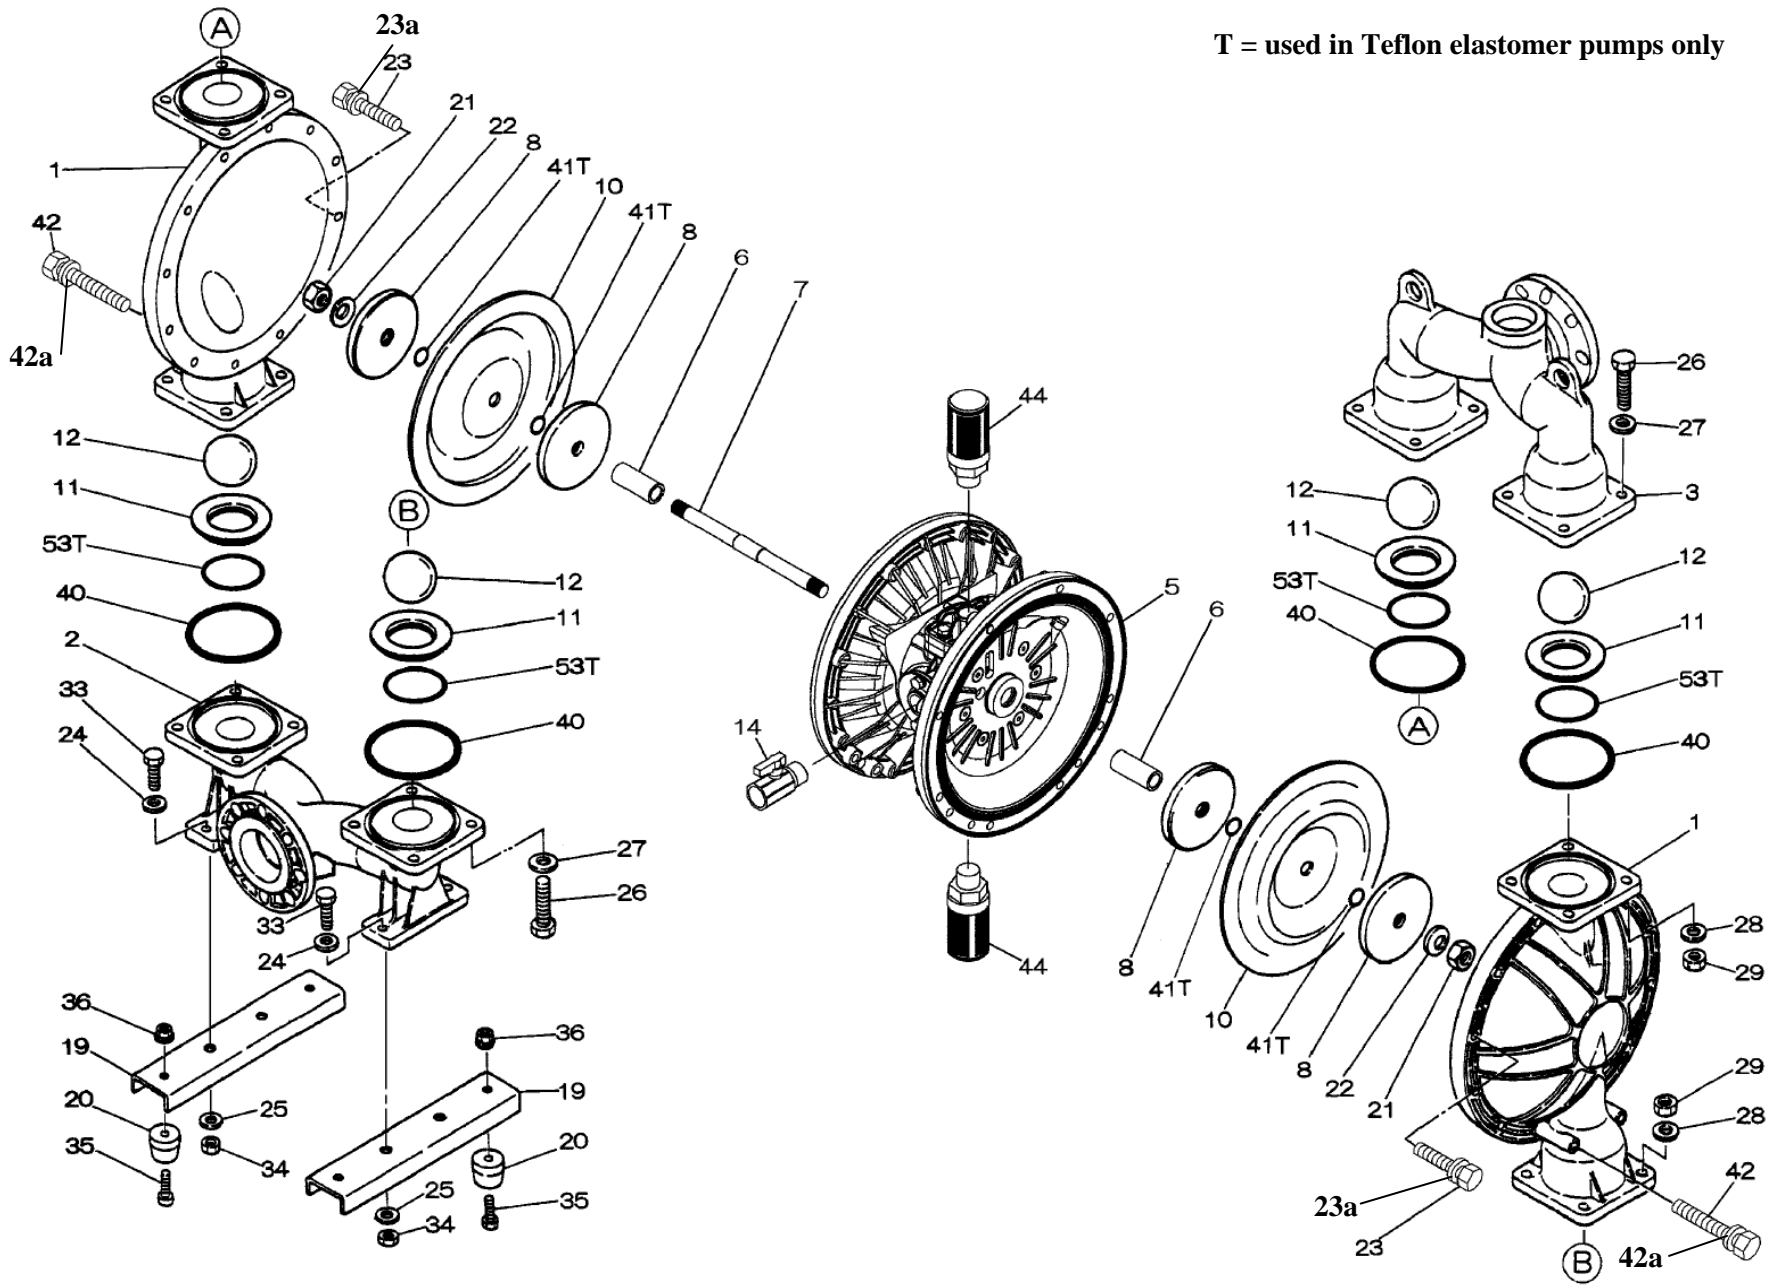

T = used in Teflon elastomer pumps only

Reference No.	Description	Q'ty	Part No.
1	Out Chamber	2	580962
2	In Manifold	1	714371
3	Out Manifold	1	714365
5	Body Assembly	1	804780
6	Center Bushing	2	716253
7	Center Rod	1	716252
8	Center Disk	4	711906
10	Diaphragm	2	771857
11	Valve Seat	4	771958
12	Ball	4	770559
14	Ball Valve	1	684322
19	Pump Base	2	711912
20	Cushion	4	771402
21	Nut	2	683408
22	Coned Disk Spring	2	682740
23	Bolt	20	686025
24	Plain Washer	4	631014
25	Wave Spring Washer	4	631917
26	Bolt	16	611204
27	Plain Washer	16	631015
28	Spring Lock Washer	16	631918
29	Nut	16	627014
33	Bolt	4	611177
34	Nut	4	627013
35	Bolt	4	611149
36	Nut with Flange	4	682276
40	O-ring	4	640078
42	Bolt	4	686164
42a	Wave Spring Washer	4	631917
44	Silencer	2	804697

Repair Kits

K80-MC Liquid Side Kit includes the following:

Reference No.	Description	Q'ty	Part No.
10	Diaphragm	2	771857
11	Valve Seat	4	771958
40	O-ring	4	640078
12	Ball	4	770559

K80-AM-DP-HD Air Side Kit includes the following:

Reference No.	Description	Q'ty	Part No.
5-3	Throat Bearing	2	773066
5-5	Center Rod Guide	1	773047
5-6	O-ring	2	640023
5-7	O-ring	2	640133
5-8	Gasket	2	773040
5-9	Gasket	2	773041
5-10	O-ring	2	640138
5-11	O-ring	8	640007
5-14	O-ring	2	640134
5-21	Bushing	4	773067
5-22	Spring	2	684537
5-24	Pin	2	700231