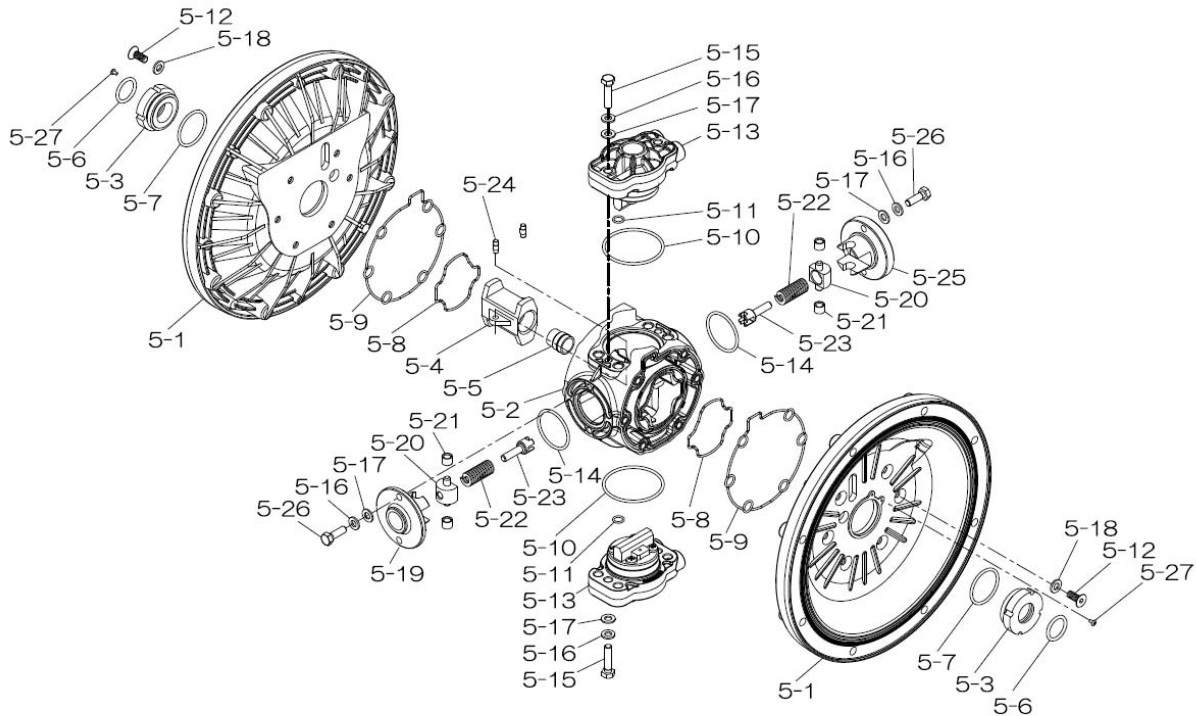

Reference No.	Description	Q'ty	Part No.
1	Out Chamber	2	580962
2	In Manifold	1	714371
3	Out Manifold	1	714365
5	Body Assembly	1	804780
6	Center Bushing	2	716253
7	Center Rod	1	716252
8	Center Disk	4	711906
10	Diaphragm	2	771857
11	Valve Seat	4	771958
12	Ball	4	770559
14	Ball Valve	1	684322
19	Pump Base	2	711912
20	Cushion	4	771402
21	Nut	2	683408
22	Coned Disk Spring	2	682740
23	Bolt	20	686025
24	Plain Washer	4	631014
25	Wave Spring Washer	4	631917
26	Bolt	16	611204
27	Plain Washer	16	631015
28	Spring Lock Washer	16	631918
29	Nut	16	627014
33	Bolt	4	611177
34	Nut	4	627013
35	Bolt	4	611149
36	Nut with Flange	4	682276
40	O-ring	4	640078
42	Bolt	4	686164
42a	Wave Spring Washer	4	631917
44	Silencer	2	804697

**804784 Valve Body Assembly**

Reference No.	Description	Q'ty	Part No.
5-13-1	Valve Body	1	716244
5-13-2	Gasket	1	773042
5-13-3	Valve Seat	1	716246
5-13-4	Block	1	773065
5-13-5	Block Holder	1	716245
5-13-6	Valve Guide	1	773064
5-13-7	Flat Head Screw	2	684384
5-13-8	Spring	1	706612
5-13-9	Ball	1	686271
5-13-10	Plug	2	772934
5-13-11	Screw	4	602299

XDP

336B-00\_2011

Yamada America, Inc.  
 955 East Algonquin Rd  
 Arlington Heights, IL 60005  
 Phone: 847.631.9200  
 Fax: 847.631.9273  
 www.yamadapump.com

804780 Body Assembly

Reference No.	Description	Q'ty	Part No.
5-1	Air Chamber	2	716248
5-2	Body	1	716256
5-3	Throat Bearing	2	773066
5-4	Valve Switcher	1	716214
5-5	Center Rod Guide	1	773047
5-6	O-ring	2	640023
5-7	O-ring	2	640133
5-8	Gasket	2	773040
5-9	Gasket	2	773041
5-10	O-ring	2	640138
5-11	O-ring	8	640007
5-12	Flat Head Bolt	12	683812
5-13	Valve Body Assembly	2	804784
5-14	O-ring	2	640134
5-15	Bolt	4	611153
5-16	Spring Washer	8	631420
5-17	Plain Washer	8	631013
5-18	Plain Washer	12	684987
5-19	Retainer B	1	716249
5-20	Spring Retainer	2	713620
5-21	Bushing	4	773067
5-22	Spring	2	684537
5-23	Trip Arm	2	714446
5-24	Pin	2	700231
5-25	Retainer A	1	716216
5-26	Bolt	4	611149
5-27	Tapping Screws	2	686337