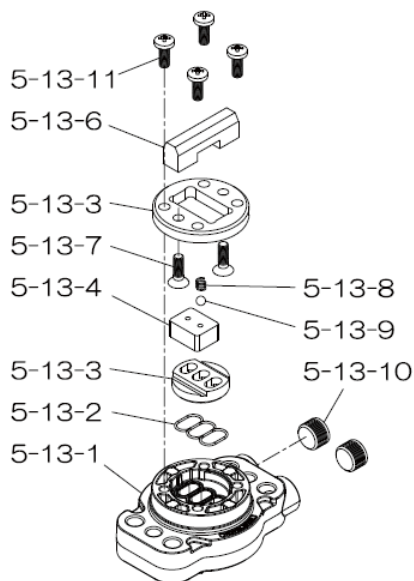

Reference No.	Description	Q'ty	Part No.
1	Out Chamber	2	580962
2	In Manifold	1	714371
3	Out Manifold	1	714365
5	Body Assembly	1	804780
6	Center Bushing	2	716253
7	Center Rod	1	716252
8	Center Disk	4	711906
10	Diaphragm	2	771857
11	Valve Seat	4	771958
12	Ball	4	770559
14	Ball Valve	1	684322
19	Pump Base	2	711912
20	Cushion	4	771402
21	Nut	2	683408
22	Coned Disk Spring	2	682740
23	Bolt	20	686025
24	Plain Washer	4	631014
25	Wave Spring Washer	4	631917
26	Bolt	16	611204
27	Plain Washer	16	631015
28	Spring Lock Washer	16	631918
29	Nut	16	627014
33	Bolt	4	611177
34	Nut	4	627013
35	Bolt	4	611149
36	Nut with Flange	4	682276
40	O-ring	4	640078
42	Bolt	4	686164
42a	Wave Spring Washer	4	631917
44	Silencer	2	804697

**Repair Kits**

**K80-MC Liquid Side Kit includes the following:**

Reference No.	Description	Q'ty	Part No.
10	Diaphragm	2	771857
11	Valve Seat	4	771958
40	O-ring	4	640078
12	Ball	4	770559

**K80-AM-DP-HD Air Side Kit includes the following:**

Reference No.	Description	Q'ty	Part No.
5-3	Throat Bearing	2	773066
5-5	Center Rod Guide	1	773047
5-6	O-ring	2	640023
5-7	O-ring	2	640133
5-8	Gasket	2	773040
5-9	Gasket	2	773041
5-10	O-ring	2	640138
5-11	O-ring	8	640007
5-14	O-ring	2	640134
5-21	Bushing	4	773067
5-22	Spring	2	684537
5-24	Pin	2	700231

**804784 Valve Body Assembly**

Reference No.	Description	Q'ty	Part No.
5-13-1	Valve Body	1	716244
5-13-2	Gasket	1	773042
5-13-3	Valve Seat	1	716246
5-13-4	Block	1	773065
5-13-5	Block Holder	1	716245
5-13-6	Valve Guide	1	773064
5-13-7	Flat Head Screw	2	684384
5-13-8	Spring	1	706612
5-13-9	Ball	1	686271
5-13-10	Plug	2	772934
5-13-11	Screw	4	602299