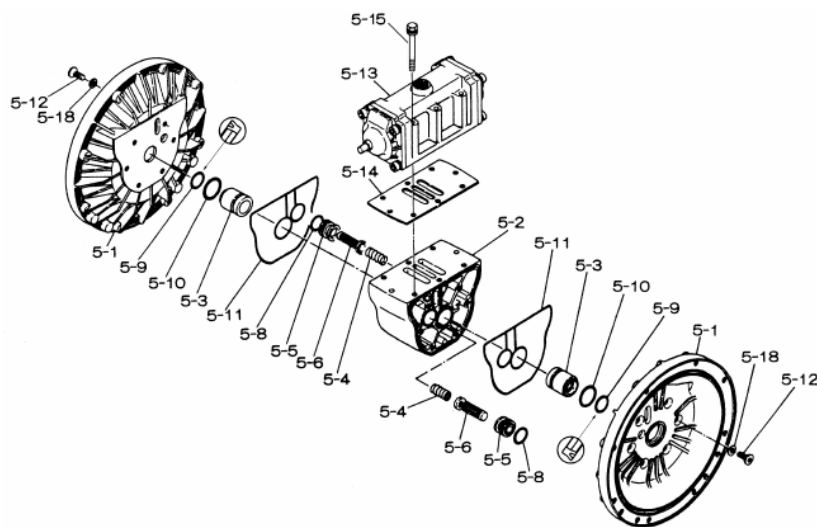

Yamada America, Inc.  
955 East Algonquin Rd  
Arlington Heights, IL 60005  
Phone: 847.631.9200  
Fax: 847.631.9273  
www.yamadapump.com

Model: NDP-40BAN  
Part # 852220

Reference No.	Description	Q'ty	Part No.
1	Out Chamber	2	580960
2	In Manifold	1	714367
3	Out Manifold	1	714361
5	Body Assembly	1	803111
7	Center Rod	1	711900
8	Center Disk	4	711902
10	Diaphragm	2	771700
11	Valve Seat	4	771994
12	Ball	4	770584
14	Ball Valve	1	684321
15	Elbow	1	682523
16	Bushing	1	684339
19	Pump Base	2	711911
20	Cushion	4	771402
21	Nut	2	683408
22	Coned Disk Spring	2	682740
23	Bolt	16	686162
23a	Wave Spring Washer	16	631917
24	Plain Washer	4	631014
25	Wave Spring Washer	4	631917
26	Bolt	12	611203
27	Plain Washer	12	631015
28	Spring Lock Washer	12	631918
29	Nut	12	627014
33	Bolt	4	611175
34	Nut	4	627013
35	Bolt	4	611149
36	Nut with Flange	4	682276
40	O-ring	4	640065
51	Cushion	2	770582

**Repair Kits**

**K40-MN Liquid Side Kit includes the following:**

Reference No.	Description	Q'ty	Part No.
10	Diaphragm	2	771700
11	Valve Seat	4	771994
40	O-ring	4	640065
12	Ball	4	770584

**K45-AM Air Side Kit includes the following:**

Reference No.	Description	Q'ty	Part No.
5-3	Throat Bearing	2	772689
5-4	Spring	2	711937
5-5	Valve Seat	2	771740
5-6	Pilot Valve Assembly	2	832162
5-8	O-ring	7	640020
5-9	Packing	2	685444
5-10	O-ring	2	640029
5-11	Gasket	2	771742
5-14	Gasket	1	771712
5-13-8	Gasket	2	771738
5-13-12 Seal	Seal Ring	15	771732
5-13-12 Sleeve	Sleeve Assembly	1	803675

**Body Assembly 803111**

Reference No.	Description	Q'ty	Part No.
5-1	Air Chamber	2	711933
5-2	Body	1	711936
5-3	Throat Bearing	2	772689
5-4	Spring	2	711937
5-5	Valve Seat	2	771740
5-6	Pilot Valve Assembly	2	832162
5-8	O-ring	2	640020
5-9	Packing	2	685444
5-10	O-ring	2	640029
5-11	Gasket	2	771742
5-12	Flat Head Bolt	12	683812
5-13	Valve Body Assembly	1	802971
5-14	Gasket	1	771712
5-15	Bolt	6	684240
5-18	Plain Washer	12	684987