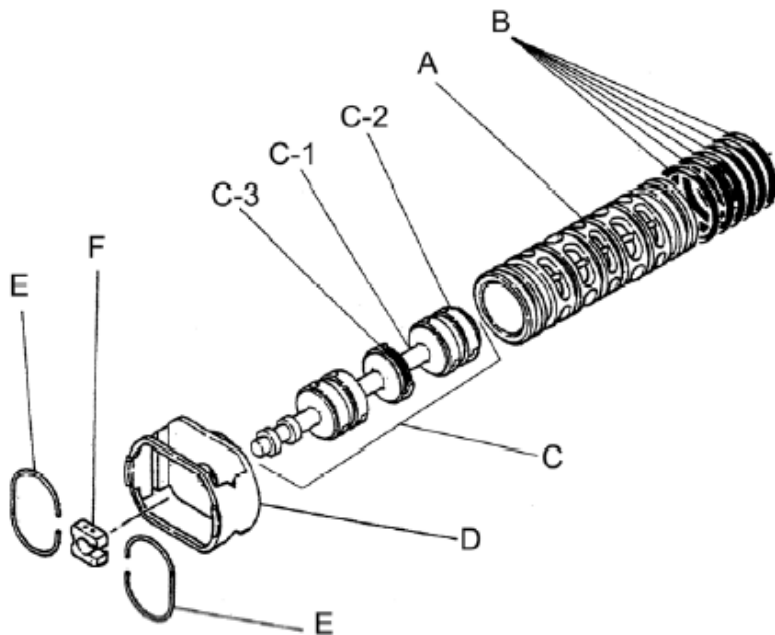

**Repair Kits**

**K40-MN Liquid Side Kit includes the following:**

Reference No.	Description	Q'ty	Part No.
10	Diaphragm	2	771700
11	Valve Seat	4	771994
40	O-ring	4	640065
12	Ball	4	770584

**K45-AM Air Side Kit includes the following:**

Reference No.	Description	Q'ty	Part No.
5-3	Throat Bearing	2	772689
5-4	Spring	2	711937
5-5	Valve Seat	2	771740
5-6	Pilot Valve Assembly	2	832162
5-8	O-ring	7	640020
5-9	Packing	2	685444
5-10	O-ring	2	640029
5-11	Gasket	2	771742
5-14	Gasket	1	771712
5-13-8	Gasket	2	771738
5-13-12 Seal	Seal Ring	15	771732
5-13-12 Sleeve	Sleeve Assembly	1	803675

**Body Assembly 803111**

Reference No.	Description	Q'ty	Part No.
5-1	Air Chamber	2	711933
5-2	Body	1	711936
5-3	Throat Bearing	2	772689
5-4	Spring	2	711937
5-5	Valve Seat	2	771740
5-6	Pilot Valve Assembly	2	832162
5-8	O-ring	2	640020
5-9	Packing	2	685444
5-10	O-ring	2	640029
5-11	Gasket	2	771742
5-12	Flat Head Bolt	12	683812
5-13	Valve Body Assembly	1	802971
5-14	Gasket	1	771712
5-15	Bolt	6	684240
5-18	Plain Washer	12	684987

Yamada America, Inc.  
 955 East Algonquin Rd  
 Arlington Heights, IL 60005  
 Phone: 847.631.9200  
 Fax: 847.631.9273  
 www.yamadapump.com

802971 Valve Body Assembly			
Reference No.	Description	Q'ty	Part No.
5-13-1	Valve Body	1	711931
5-13-2	Cap A	1	580999
5-13-3	Cap B	1	581000
5-13-5	Spring Stopper	1	771735
5-13-6	Reset Button	1	712976
5-13-8	Gasket	2	771738
5-13-9	Bolt	8	685036
5-13-12	C Spool Valve Assy.	1	803115
5-13-12 Seal	Seal Ring	15	771732
5-13-12 Sleeve	Sleeve Assembly	1	803675
5-13-13	O-ring	1	640005
5-13-14	Cushion	4	684128